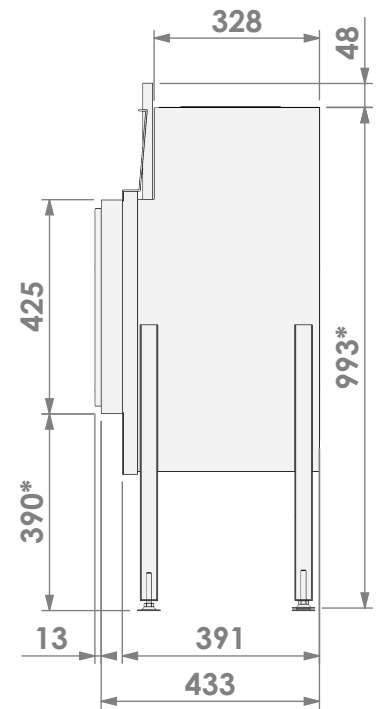

0

Unit:

mm

* = optional extended adjustable legs max. + 350 mm

bellfires

Barbas Bellfires B.V.
Hallenstraat 17
5531 AB Bladel
The Netherlands
www.barbasbellfires.com

Name: **HBM-3 floating frame convection casing**

Modifications reserved

Scale: **1:15**
Unit: **mm**

Version: **0**

* = optional extended adjustable legs max. + 350 mm

bellfires

Barbas Bellfires B.V.
Hallenstraat 17
5531 AB Bladel
The Netherlands
www.barbasbellfires.com

Name: **HBM-3 hidden door+ 7cm**

Modifications reserved

Scale: **1:15**
Unit: **mm**

Version: **0**

bellfires

Barbas Bellfires B.V.
Hallenstraat 17
5531 AB Bladel
The Netherlands
www.barbasbellfires.com

Name: **HBM-3 hidden door+ 10cm**

Projection:

American

Scale:

1:15

Version:

0

Unit:

mm