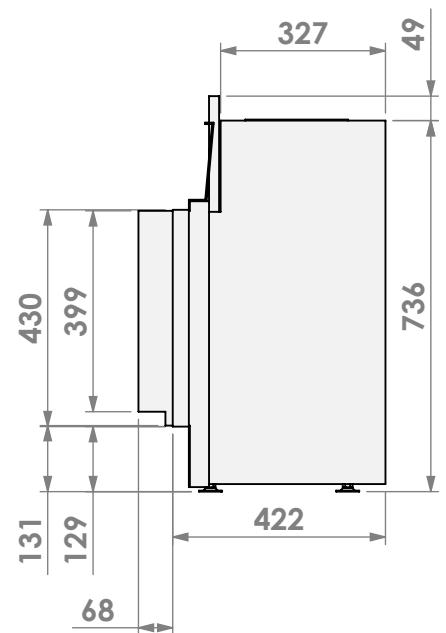

Name: **HBM-3 hidden door convection casing**

Modifications reserved

Scale: **1:15**
Unit: **mm**

Version: **0**

bellfires

Barbas Bellfires B.V.
Hallenstraat 17
5531 AB Bladel
The Netherlands
www.barbasbellfires.com

Name: **HBM-3 hidden door+ 7cm**

Modifications reserved

Scale: **1:15**
Unit: **mm**

Version: **0**

bellfires

Barbas Bellfires B.V.
Hallenstraat 17
5531 AB Bladel
The Netherlands
www.barbasbellfires.com

Name: **HBM-3 hidden door+ 10cm**

Projection:

American

Scale:

1:15

Version:

0

Unit:

mm