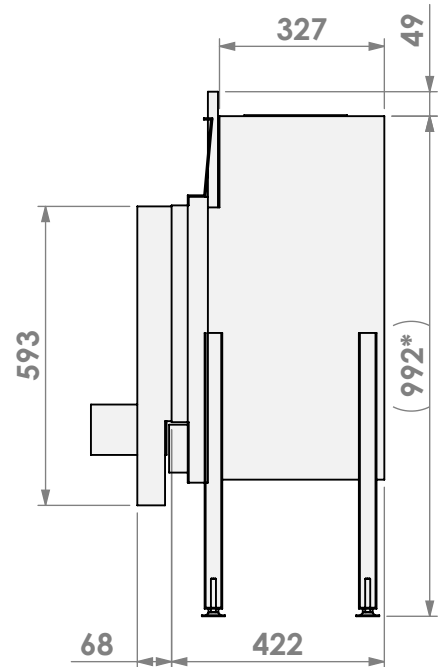

Name: **HBM-3 hidden door+ 7cm**

Modifications reserved

Scale: **1:15**
Unit: **mm**

Version: **0**

bellfires

Barbas Bellfires B.V.
Hallenstraat 17
5531 AB Bladel
The Netherlands
www.barbasbellfires.com

Name: **HBM-3 hidden door+ 10cm**

Modifications reserved

Projection:

American

Scale:

1:15

Version:

0

Unit:

mm

* = optional extended adjustable legs max. + 350 mm

bellfires

Barbas Bellfires B.V.
Hallenstraat 17
5531 AB Bladel
The Netherlands
www.barbasbellfires.com

Name: **HBM-3 hidden door+ 10cm stone bar**

Modifications reserved

Projection:

American

Scale:

1:15

Version:

0

Unit:

mm