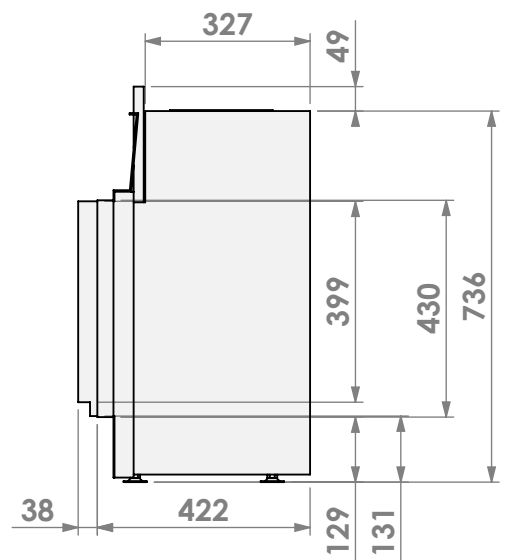

bellfires

Barbas Bellfires B.V.
Hallenstraat 17
5531 AB Bladel
The Netherlands
www.barbasbellfires.com

Name: **HBM-3 hidden door+ 7cm**

Modifications reserved

Scale: **1:15**
Unit: **mm**

Version: **0**