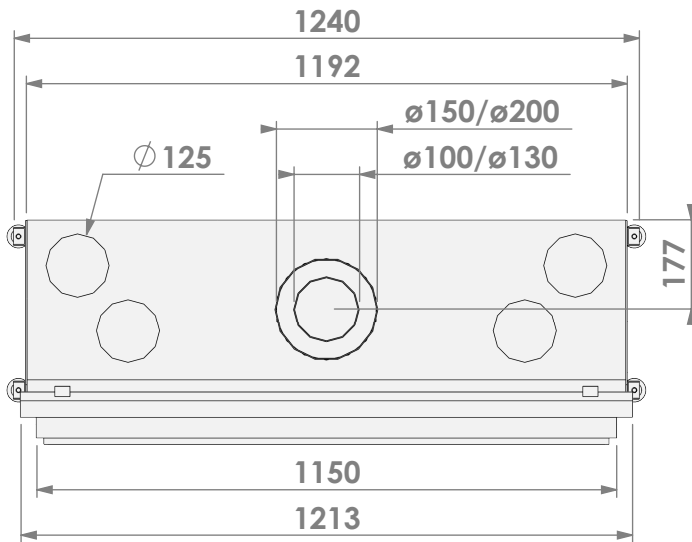

bellfires

Barbas Bellfires B.V.
 Hallenstraat 17
 5531 AB Bladel
 The Netherlands
www.barbasbellfires.com

Name: **HBM-3 floating frame**

Modifications reserved

Projection: American

Scale:

1:15

Version:

0

Unit:

mm

* = optional extended adjustable legs max. + 350 mm

bellfires

Barbas Bellfires B.V.
Hallenstraat 17
5531 AB Bladel
The Netherlands
www.barbasbellfires.com

Name: **HBM-3 floating frame convection casing**

Modifications reserved

Scale: **1:15**
Unit: **mm**

Version: **0**

* = optional extended adjustable legs max. + 350 mm

bellfires

Barbas Bellfires B.V.
Hallenstraat 17
5531 AB Bladel
The Netherlands
www.barbasbellfires.com

Projection:

American

Scale:

1:15

Version:

0

Unit:

mm