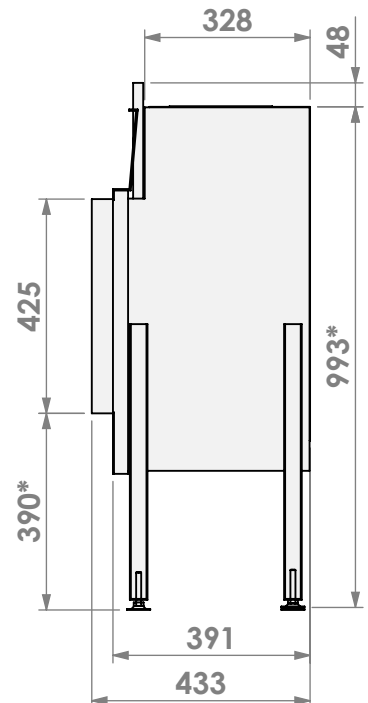

0

Unit:

mm

* = optional extended adjustable legs max. + 350 mm

bellfires

Barbas Bellfires B.V.
Hallenstraat 17
5531 AB Bladel
The Netherlands
www.barbasbellfires.com

Name: **HBM-3 floating frame convection casing**

Modifications reserved

Scale: **1:15**
Unit: **mm**

Version: **0**

* = optional extended adjustable legs max. + 350 mm

bellfires

Barbas Bellfires B.V.
Hallenstraat 17
5531 AB Bladel
The Netherlands
www.barbasbellfires.com

Name: **HBM-3 hidden door+ 7cm**

Modifications reserved

Scale: **1:15**
Unit: **mm**

Version: **0**

bellfires

Barbas Bellfires B.V.
Hallenstraat 17
5531 AB Bladel
The Netherlands
www.barbasbellfires.com

Name: **HBM-3 hidden door+ 10cm**

Projection:

American

Scale:

1:15

Version:

0

Unit:

mm