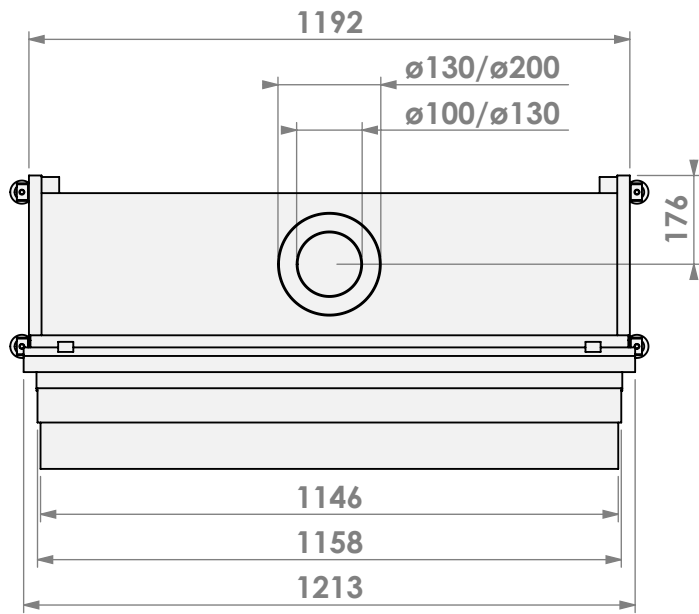

Name: **HBM-3 hidden door+ 7cm**

Modifications reserved

Scale: **1:15**
Unit: **mm**

Version: **0**

bellfires

Barbas Bellfires B.V.
Hallenstraat 17
5531 AB Bladel
The Netherlands
www.barbasbellfires.com

Name: **HBM-3 hidden door+ 10cm**

Modifications reserved

Projection:

American

Scale:

1:15

Version:

0

Unit:

mm

* = optional extended adjustable legs max. + 350 mm

bellfires

Barbas Bellfires B.V.
Hallenstraat 17
5531 AB Bladel
The Netherlands
www.barbasbellfires.com

Name: **HBM-3 hidden door+ 10cm stone bar**

Modifications reserved

Projection:

American

Scale:

1:15

Version:

0

Unit:

mm