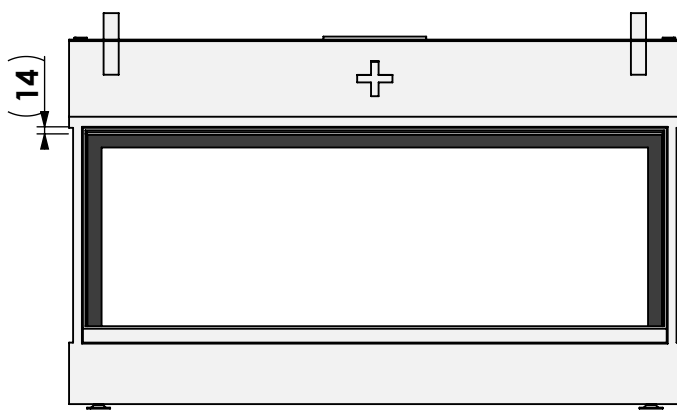

bellfires

Barbas Bellfires B.V.
Hallenstraat 17
5531 AB Bladel
The Netherlands
www.barbasbellfires.com

Name: **HBM-3 hidden door+ 10cm**

Modifications reserved

Projection:

American

Scale:

1:15

Version:

0

Unit:

mm