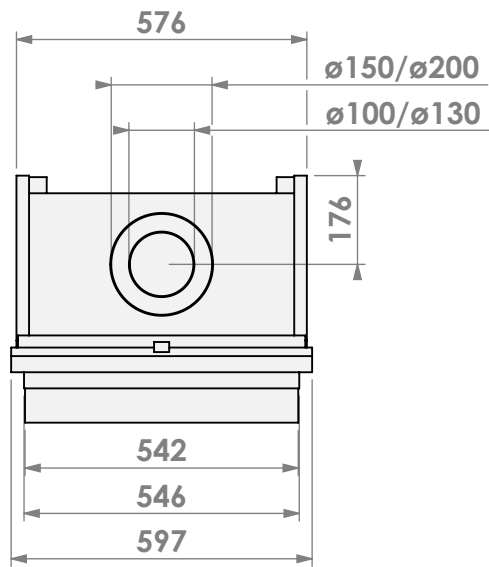

Modifications reserved

Scale: **1:15**
 Unit: **mm**

Version: **0**

* = optional extended adjustable legs max. + 350 mm

belfires

Barbas Belfires B.V.
 Hallenstraat 17
 5531 AB Bladel
 The Netherlands
 www.barbasbelfires.com

Name: **Topsham Small-3 hidden door+ 7cm**

Modifications reserved

Scale: **1:15**
 Unit: **mm**

Version: **0**

bellfires

Barbas Bellfires B.V.
Hallenstraat 17
5531 AB Bladel
The Netherlands
www.barbasbellfires.com

Name: **Topsham Small-3 hidden door+ 10cm**

Modifications reserved

Projection:

American

Scale:

1:15

Version:

0

Modifications reserved

Projection: American

Scale: **1:10**

Unit: **mm**

Version:

0