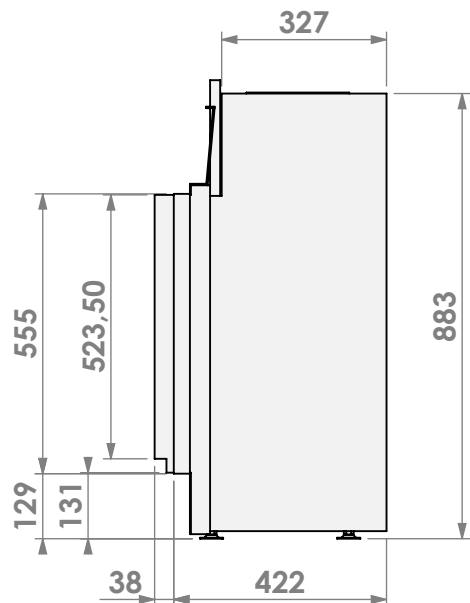

Modifications reserved

Scale: **1:15**
 Unit: **mm**

Version: **0**

* = optional extended adjustable legs max. + 350 mm

belfires

Barbas Belfires B.V.
 Hallenstraat 17
 5531 AB Bladel
 The Netherlands
 www.barbasbelfires.com

Name: **Topsham Small-3 hidden door+ 7cm**

Modifications reserved

Scale: **1:15**
 Unit: **mm**

Version: **0**

bellfires

Barbas Bellfires B.V.
Hallenstraat 17
5531 AB Bladel
The Netherlands
www.barbasbellfires.com

Name: **Topsham Small-3 hidden door+ 10cm**

Modifications reserved

Projection:

American

Scale:

1:15

Version:

0

Modifications reserved

Projection: American

Scale: **1:10**

Unit: **mm**

Version:

0