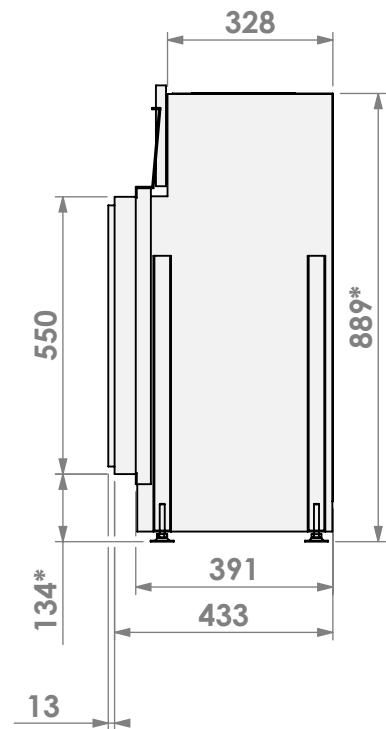

* = optional extended adjustable legs max. + 350 mm

belfires

Barbas Belfires B.V.
 Hallenstraat 17
 5531 AB Bladel
 The Netherlands
 www.barbasbelfires.com

Name: **Topsham Small-3 floating frame convection casing**

Modifications reserved

Scale: **1:15**
 Unit: **mm**

Version: **0**

* = optional extended adjustable legs max. + 350 mm

belfires

Barbas Belfires B.V.
 Hallenstraat 17
 5531 AB Bladel
 The Netherlands
 www.barbasbelfires.com

Name: **Topsham Small-3 hidden door+ 10cm**

Modifications reserved

Projection:

American

Scale:

1:15

Version:

0

Modifications reserved

Projection: American

Scale: **1:10**

Unit: **mm**

Version:

0