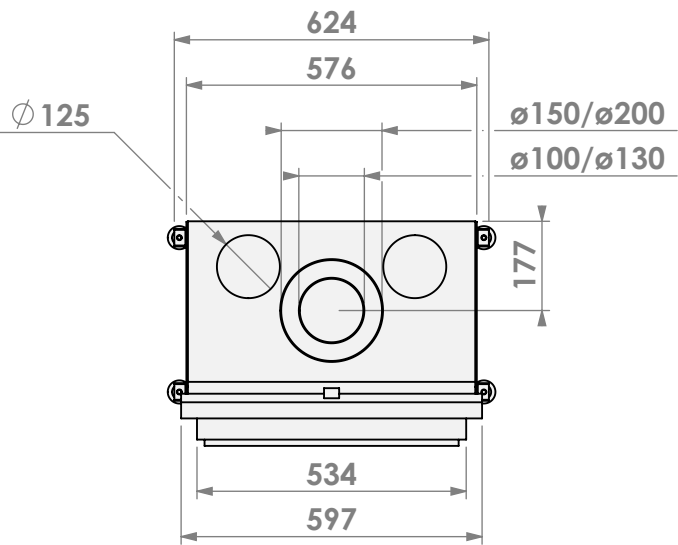

* = optional extended adjustable legs max. + 350 mm

belfires

Barbas Belfires B.V.
Hallenstraat 17
5531 AB Bladel
The Netherlands
www.barbasbelfires.com

Name: **Topsham Small-3 floating frame convection casing**

Modifications reserved

Scale: **1:15**
Unit: **mm**

Version: **0**