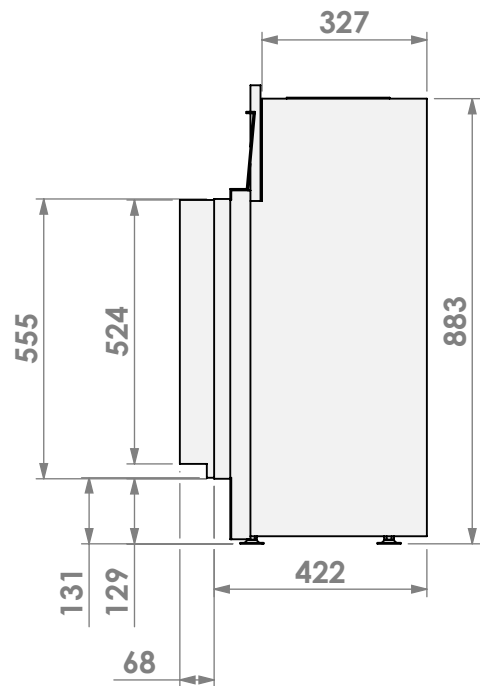

Modifications reserved

Scale: **1:15**
 Unit: **mm**

Version: **0**

* = optional extended adjustable legs max. + 350 mm

belfires

Barbas Belfires B.V.
 Hallenstraat 17
 5531 AB Bladel
 The Netherlands
 www.barbasbelfires.com

Name: **Topsham Small-3 hidden door+ 7cm**

Modifications reserved

Scale: **1:15**
 Unit: **mm**

Version: **0**

bellfires

Barbas Bellfires B.V.
Hallenstraat 17
5531 AB Bladel
The Netherlands
www.barbasbellfires.com

Name: **Topsham Small-3 hidden door+ 10cm**

Modifications reserved

Projection:

American

Scale:

1:15

Version:

0

Modifications reserved

Projection: American

Scale: **1:10**

Unit: **mm**

Version:

0