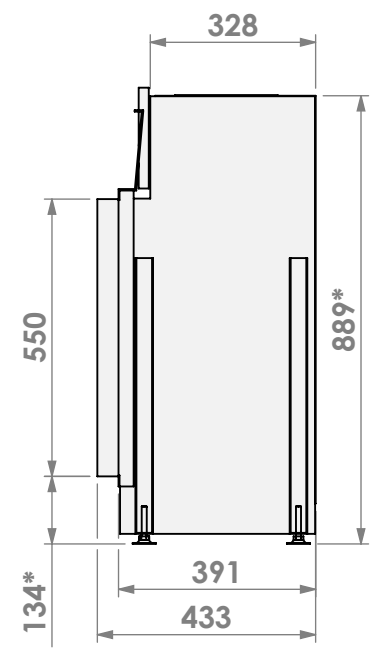

* = optional extended adjustable legs max. + 350 mm

belfires

Barbas Belfires B.V.
 Hallenstraat 17
 5531 AB Bladel
 The Netherlands
 www.barbasbelfires.com

Name: **Topsham Small-3 floating frame convection casing**

Modifications reserved

Scale: **1:15**
 Unit: **mm**

Version: **0**

* = optional extended adjustable legs max. + 350 mm

belfires

Barbas Belfires B.V.
 Hallenstraat 17
 5531 AB Bladel
 The Netherlands
 www.barbasbelfires.com

Name: **Topsham Small-3 hidden door+ 10cm**

Modifications reserved

Projection:

American

Scale:

1:15

Version:

0

Modifications reserved

Projection: American

Scale: **1:10**

Unit: **mm**

Version:

0