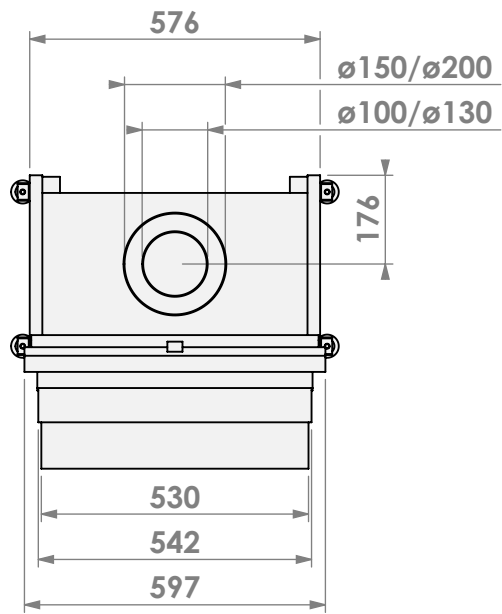

Name: **Topsham Small-3 hidden door+ 10cm**

Modifications reserved

Projection:

American

Scale:

1:15

Version:

0

Unit:

mm

* = optional extended adjustable legs max. + 350 mm

bellfires

Barbas Bellfires B.V.
Hallenstraat 17
5531 AB Bladel
The Netherlands
www.barbasbellfires.com

Name: **Topsham Small-3 hidden door+ 10cm stone bar**

Modifications reserved

Projection: American

Scale: **1:10**

Unit: **mm**

Version:

0