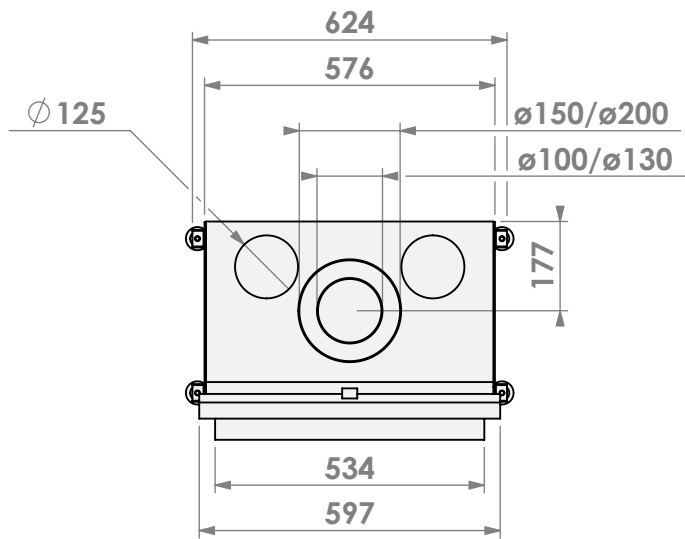

* = optional extended adjustable legs max. + 350 mm

belfires

Barbas Belfires B.V.
 Hallenstraat 17
 5531 AB Bladel
 The Netherlands
 www.barbasbelfires.com

Name: **Topsham Small-3 floating frame convection casing**

Modifications reserved

Scale: **1:15**
 Unit: **mm**

Version: **0**

* = optional extended adjustable legs max. + 350 mm

belfires

Barbas Belfires B.V.
 Hallenstraat 17
 5531 AB Bladel
 The Netherlands
 www.barbasbelfires.com

Name: **Topsham Small-3 hidden door+ 10cm**

Modifications reserved

Projection:

American

Scale:

1:15

Version:

0

Modifications reserved

Projection: American

Scale: **1:10**

Unit: **mm**

Version:

0