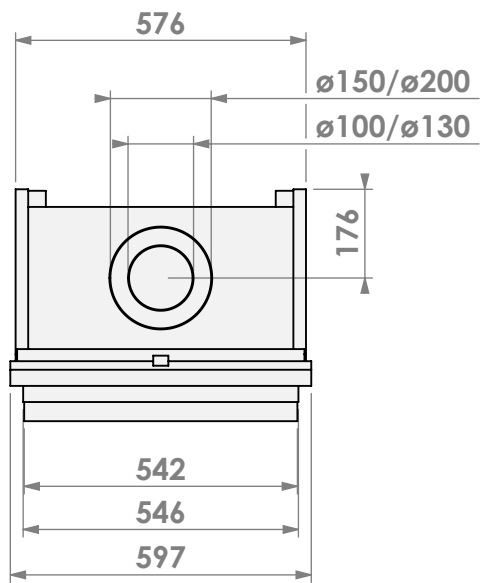

Modifications reserved

Scale: **1:15**
 Unit: **mm**

Version: **0**

* = optional extended adjustable legs max. + 350 mm

belfires

Barbas Belfires B.V.
 Hallenstraat 17
 5531 AB Bladel
 The Netherlands
 www.barbasbelfires.com

Name: **Topsham Small-3 hidden door+ 7cm**

Modifications reserved

Scale: **1:15**
 Unit: **mm**

Version: **0**

bellfires

Barbas Bellfires B.V.
Hallenstraat 17
5531 AB Bladel
The Netherlands
www.barbasbellfires.com

Name: **Topsham Small-3 hidden door+ 10cm**

Modifications reserved

Projection:

American

Scale:

1:15

Version:

0

Modifications reserved

Projection: American

Scale: **1:10**

Unit: **mm**

Version:

0