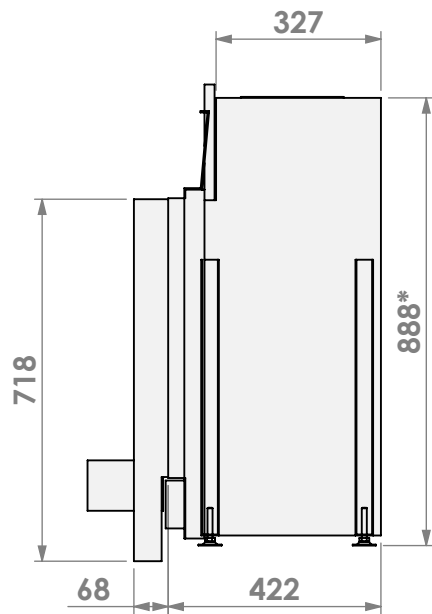

Name: **Topsham Small-3 hidden door+ 10cm**

Modifications reserved

Projection:

American

Scale:

1:15

Version:

0

Unit:

mm

* = optional extended adjustable legs max. + 350 mm

bellfires

Barbas Bellfires B.V.
Hallenstraat 17
5531 AB Bladel
The Netherlands
www.barbasbellfires.com

Name: **Topsham Small-3 hidden door+ 10cm stone bar**

Modifications reserved

Projection: American

Scale: **1:10**

Unit: **mm**

Version:

0