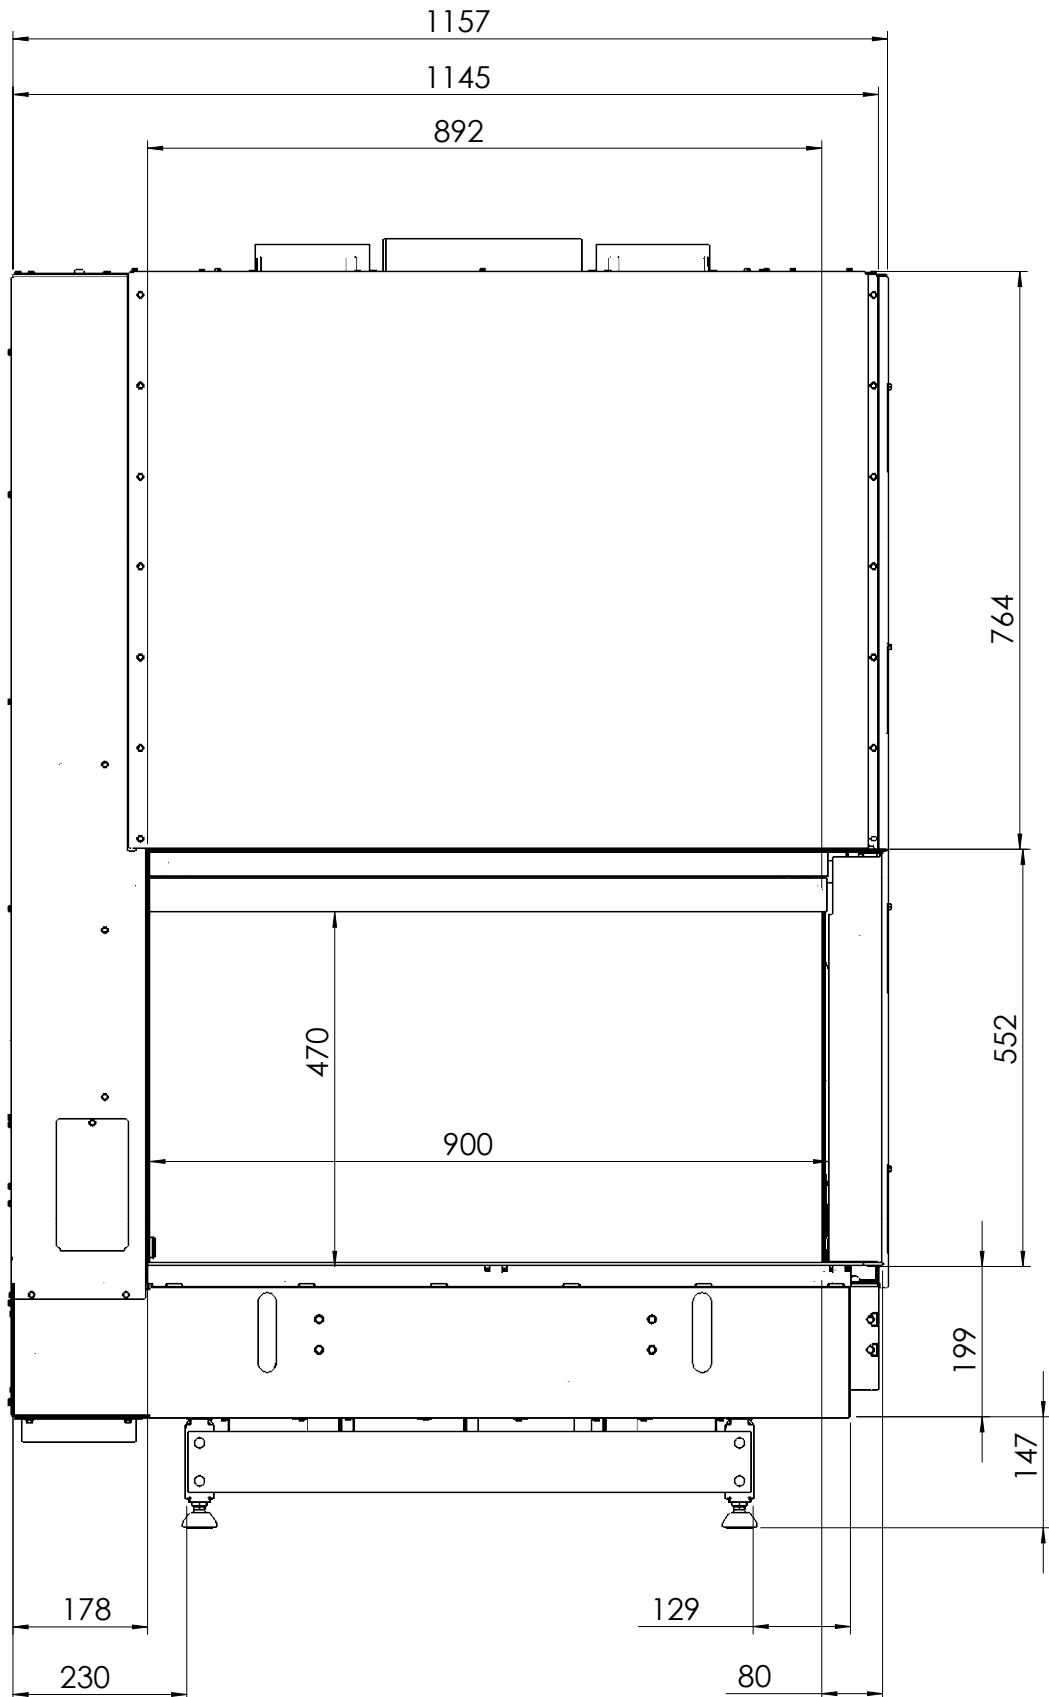

KALFIRE

FIREPLACES

W90-47CR

All dimensions in mm. Modifications under reserve.

9-8-2016 sheet 1 / 5

© All rights reserved. This drawing is sole property of Kal-fire. No part of this drawing may be reproduced, or published, in any form or in any way without prior written permission from Kal-fire.

KALFIRE

FIREPLACES

W90-47CR

All dimensions in mm. Modifications under reserve.

9-8-2016 sheet 3 / 5

© All rights reserved. This drawing is sole property of Kal-fire. No part of this drawing may be reproduced, or published, in any form or in any way without prior written permission from Kal-fire.

KALFIRE

FIREPLACES

W90-47CR

All dimensions in mm. Modifications under reserve.

9-8-2016 sheet 4 / 5

© All rights reserved. This drawing is sole property of Kal-fire. No part of this drawing may be reproduced, or published, in any form or in any way without prior written permission from Kal-fire.