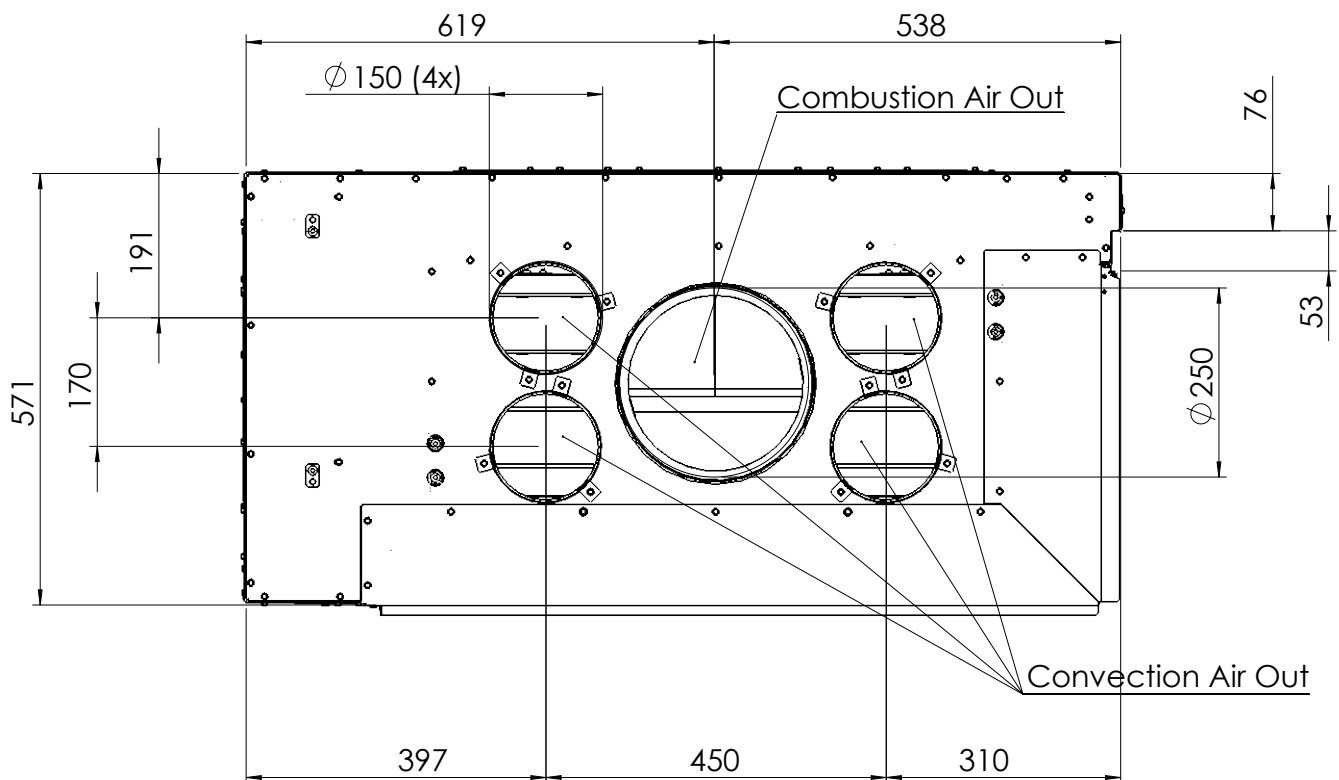

KALFIRE

FIREPLACES

W90-47CR

All dimensions in mm. Modifications under reserve.

9-8-2016 sheet 1 / 5

© All rights reserved. This drawing is sole property of Kal-fire. No part of this drawing may be reproduced, or published, in any form or in any way without prior written permission from Kal-fire.

KALFIRE

FIREPLACES

W90-47CR

All dimensions in mm. Modifications under reserve.

9-8-2016 sheet 3 / 5

© All rights reserved. This drawing is sole property of Kal-fire. No part of this drawing may be reproduced, or published, in any form or in any way without prior written permission from Kal-fire.

KALFIRE

FIREPLACES

W90-47CR

All dimensions in mm. Modifications under reserve.

9-8-2016 sheet 4 / 5

© All rights reserved. This drawing is sole property of Kal-fire. No part of this drawing may be reproduced, or published, in any form or in any way without prior written permission from Kal-fire.