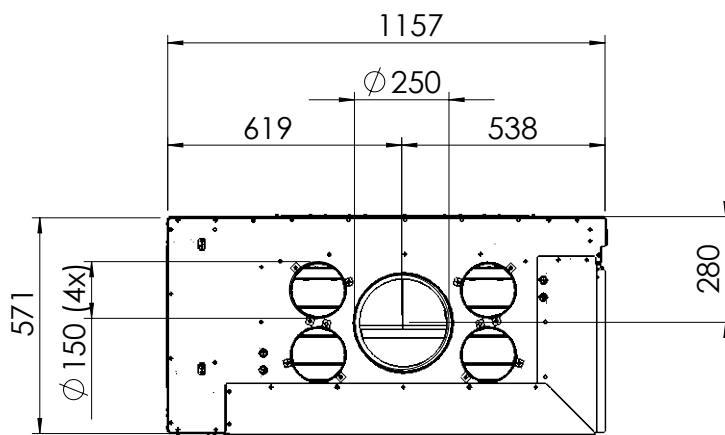

KALFIRE

FIREPLACES

W90-47CR

All dimensions in mm. Modifications under reserve.

9-8-2016 sheet 1 / 5

© All rights reserved. This drawing is sole property of Kal-fire. No part of this drawing may be reproduced, or published, in any form or in any way without prior written permission from Kal-fire.

KALFIRE

FIREPLACES

W90-47CR

All dimensions in mm. Modifications under reserve.

9-8-2016 sheet 3 / 5

© All rights reserved. This drawing is sole property of Kal-fire. No part of this drawing may be reproduced, or published, in any form or in any way without prior written permission from Kal-fire.

KALFIRE

FIREPLACES

W90-47CR

All dimensions in mm. Modifications under reserve.

9-8-2016 sheet 4 / 5

© All rights reserved. This drawing is sole property of Kal-fire. No part of this drawing may be reproduced, or published, in any form or in any way without prior written permission from Kal-fire.