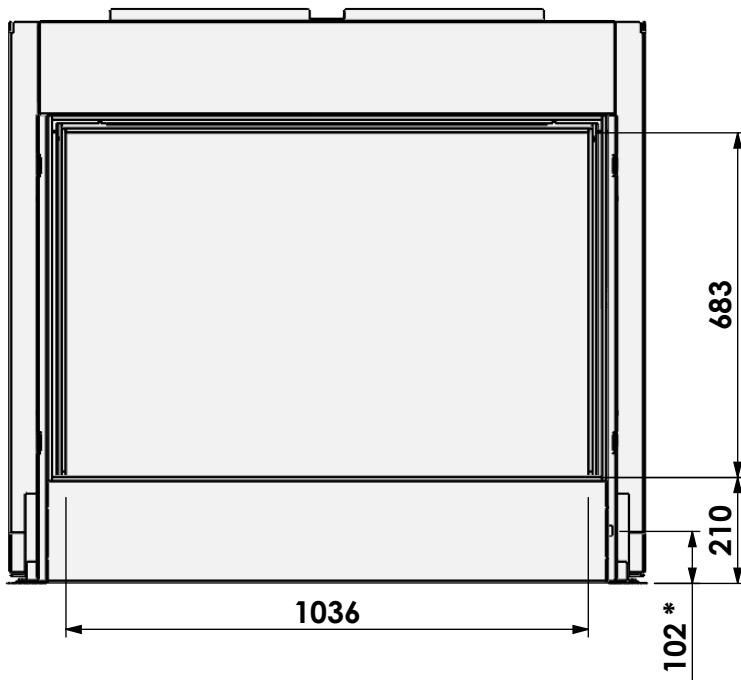

Floating Frame

\* = Gas

**barbas**

Barbas Bellfires B.V.  
Hallenstraat 17  
5531 AB Bladel  
The Netherlands  
www.barbasbellfires.com

Name: Gas Fire Front 110-75

Modifications reserved

Scale: 1:15  
Unit: mm

Version: 0

Floating Frame +

\* = Gas

**barbas**

Barbas Bellfires B.V.  
Hallenstraat 17  
5531 AB Bladel  
The Netherlands  
www.barbasbellfires.com

Name: Gas Fire Front 110-75

Modifications reserved

Scale: 1:15  
Unit: mm