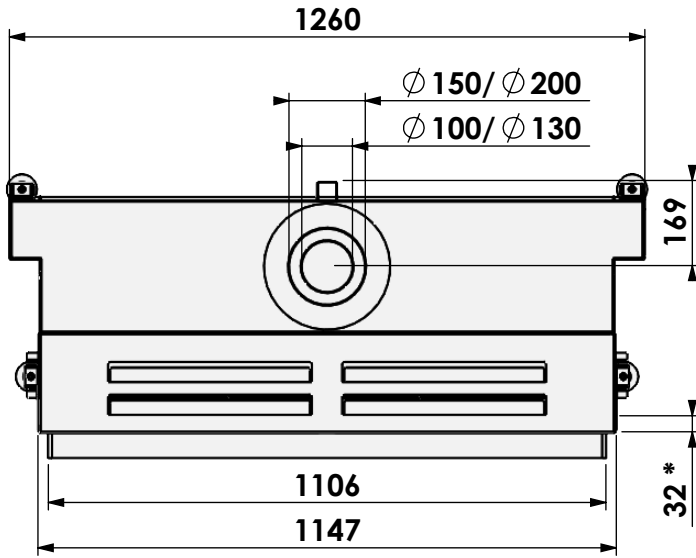

FF + met verlengde potenset
FF + with adjustable legs
FF + avec set de pieds réhaussés
FF + mit hohe Stellfüsse

* = Gas

**=Max

barbas

Barbas Bellfires B.V.
Hallenstraat 17
5531 AB Bladel
The Netherlands
www.barbasbellfires.com

Name: Gas Fire Front 110-75

Modifications reserved

Scale: 1:15
Unit: mm

Version: 0