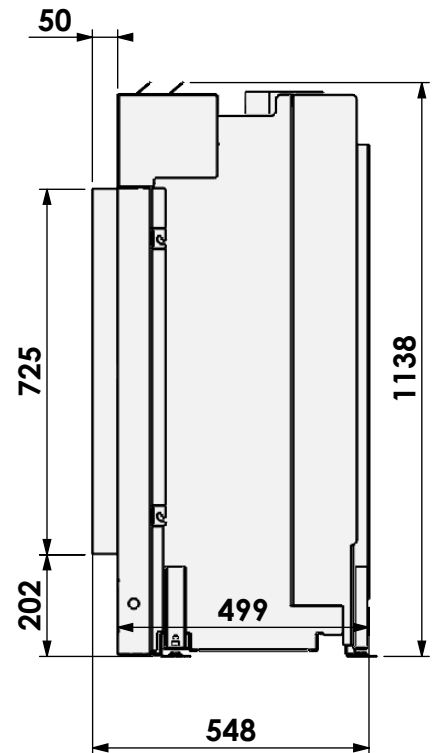

Floating Frame

\* = Gas

**barbas**

Barbas Bellfires B.V.  
Hallenstraat 17  
5531 AB Bladel  
The Netherlands  
www.barbasbellfires.com

Name: Gas Fire Front 110-75

Modifications reserved

Scale: 1:15  
Unit: mm

Version: 0

Floating Frame +

\* = Gas

**barbas**

Barbas Bellfires B.V.  
Hallenstraat 17  
5531 AB Bladel  
The Netherlands  
www.barbasbellfires.com

Name: Gas Fire Front 110-75

Modifications reserved

Scale: 1:15  
Unit: mm