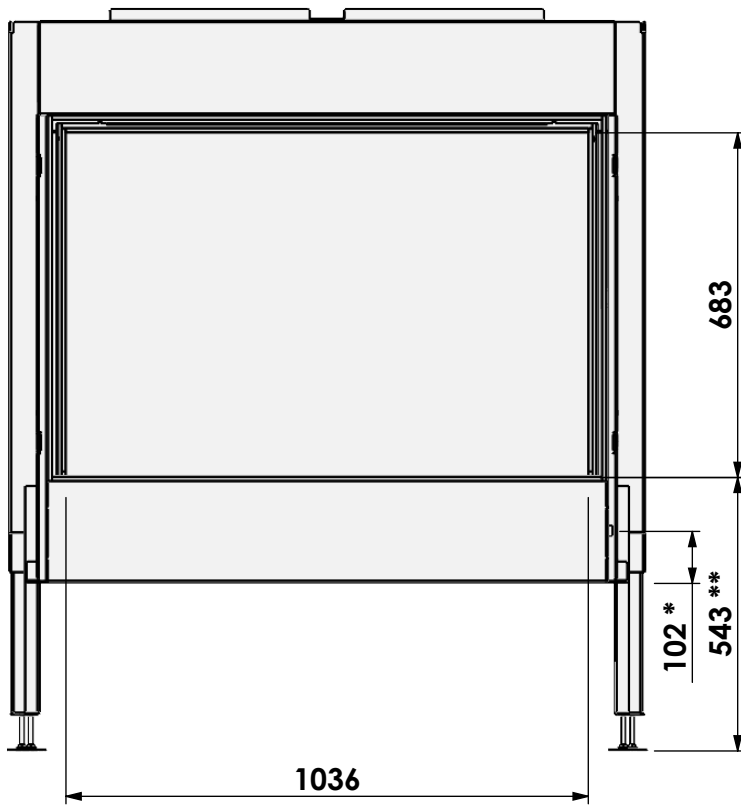

FF + met verlengde potenset
FF + with adjustable legs
FF + avec set de pieds réhaussés
FF + mit hohe Stellfüsse

* = Gas

**=Max

barbas

Barbas Bellfires B.V.
Hallenstraat 17
5531 AB Bladel
The Netherlands
www.barbasbellfires.com

Name: Gas Fire Front 110-75

Modifications reserved

Scale: 1:15
Unit: mm

Version: 0