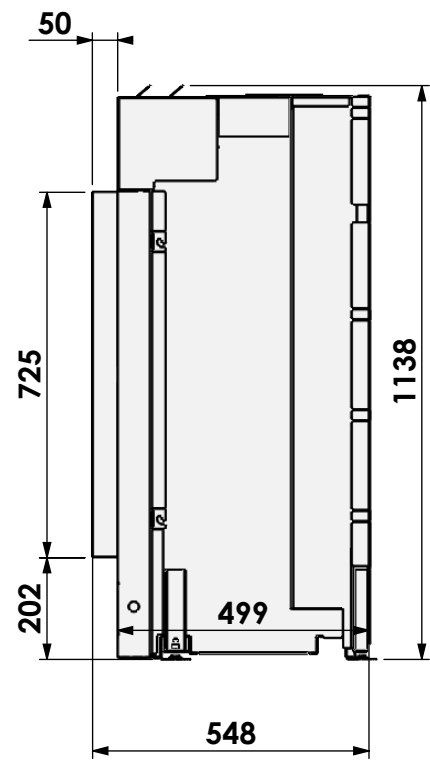

FF+ met convectiekast
FF+ with convection housing
FF+ avec caisse convection
FF+ mit konvektion Kasten

* = Gas