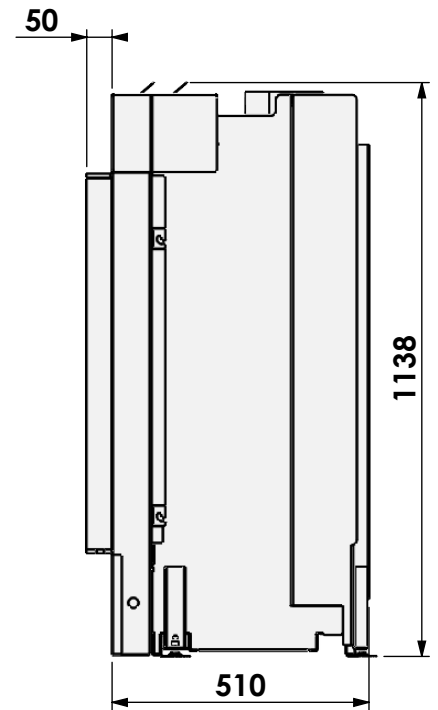

Hidden Door +

* = Gas

barbas

Barbas Bellfires B.V.
Hallenstraat 17
5531 AB Bladel
The Netherlands
www.barbasbellfires.com

Name: Gas Fire Front 110-75

Modifications reserved

Scale: 1:15
Unit: mm

Version: 0