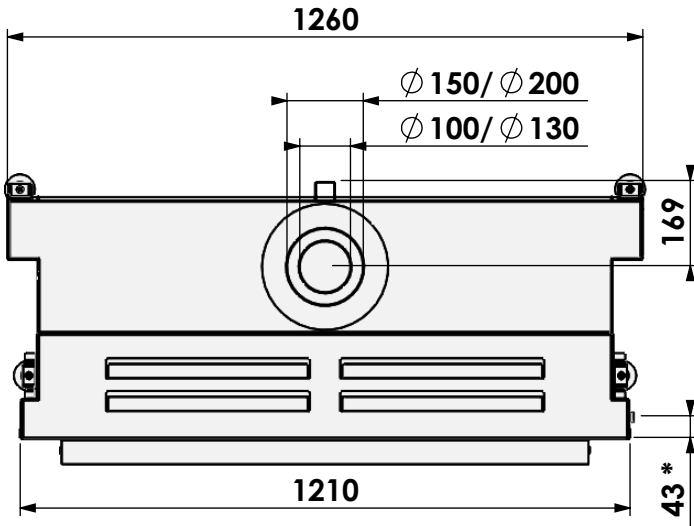

Hidden Door +

* = Gas

barbas

Barbas Bellfires B.V.
Hallenstraat 17
5531 AB Bladel
The Netherlands
www.barbasbellfires.com

Name: Gas Fire Front 110-75

Modifications reserved

Scale: 1:15
Unit: mm

Version: 0