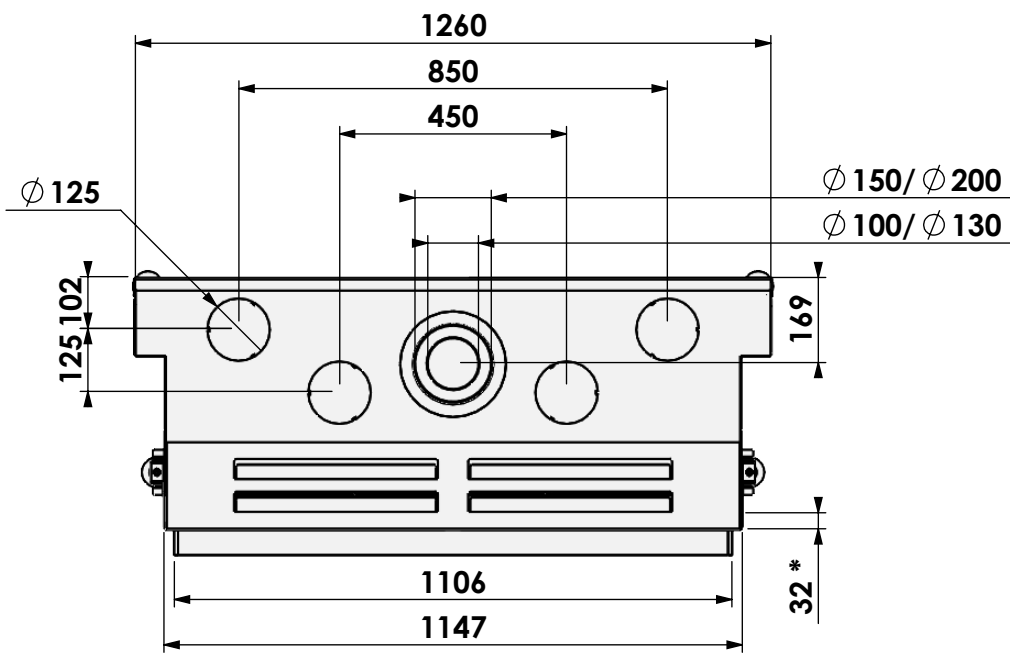

FF+ met convectiekast
FF+ with convection housing
FF+ avec caisse convection
FF+ mit konvektion Kasten

* = Gas