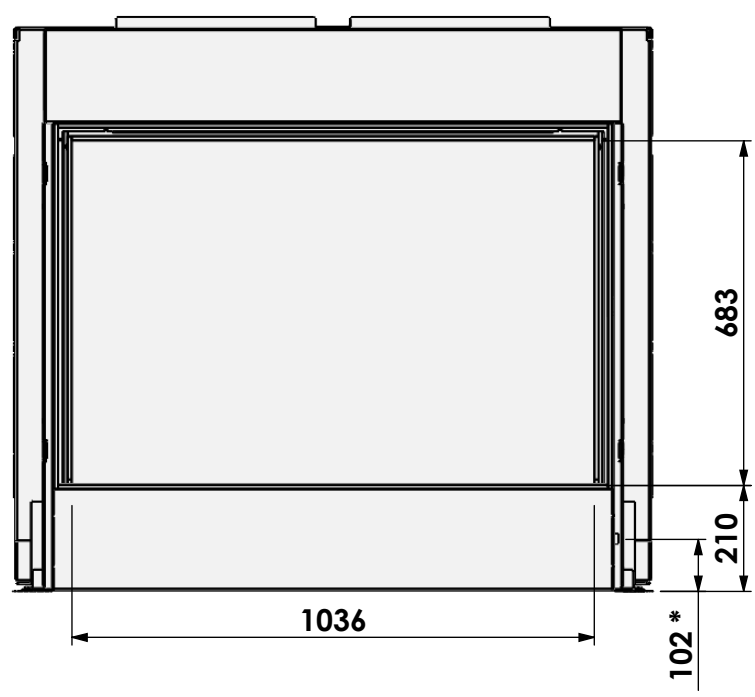

FF+ met convectiekast
FF+ with convection housing
FF+ avec caisse convection
FF+ mit konvektion Kasten

* = Gas