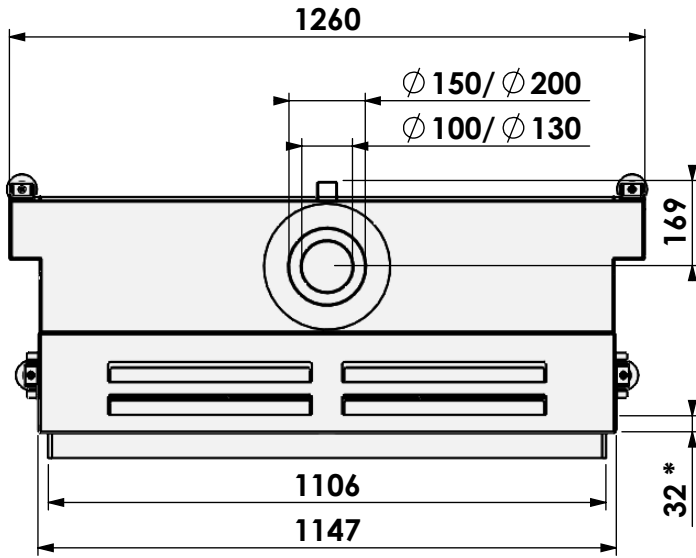

Floating Frame

\* = Gas

**barbas**

Barbas Bellfires B.V.  
Hallenstraat 17  
5531 AB Bladel  
The Netherlands  
www.barbasbellfires.com

Name: Gas Fire Front 110-75

Modifications reserved

Scale: 1:15  
Unit: mm

Version: 0

Floating Frame +

\* = Gas

**barbas**

Barbas Bellfires B.V.  
Hallenstraat 17  
5531 AB Bladel  
The Netherlands  
www.barbasbellfires.com

Name: Gas Fire Front 110-75

Modifications reserved

Scale: 1:15  
Unit: mm