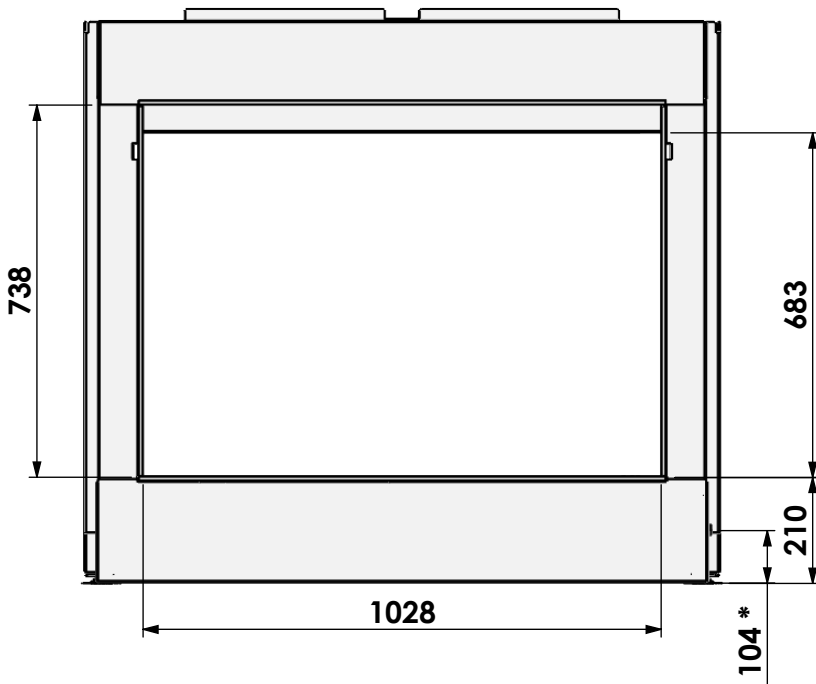

Hidden Door +

* = Gas

barbas

Barbas Bellfires B.V.
Hallenstraat 17
5531 AB Bladel
The Netherlands
www.barbasbellfires.com

Name: Gas Fire Front 110-75

Modifications reserved

Scale: 1:15
Unit: mm

Version: 0