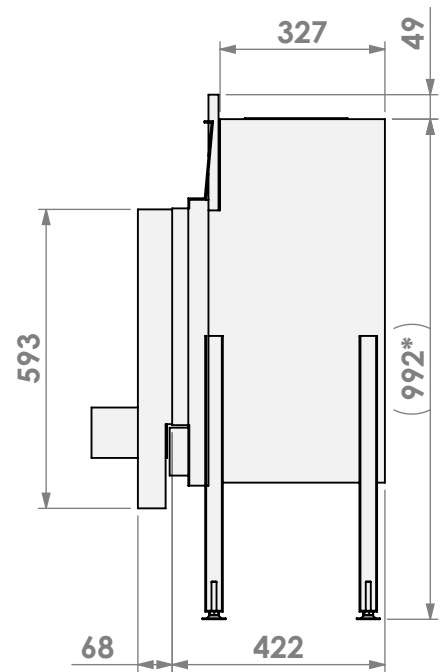

Name: HBS-3 floating frame convection casing

Modifications reserved

Scale: 1:15
Unit: mm

Version: 0

* = optional extended adjustable legs max. + 350 mm

belfires

Barbas Bellfires B.V.
Hallenstraat 17
5531 AB Bladel
The Netherlands
www.barbasbellfires.com

Name: HBS-3 hidden door convection casing

Modifications reserved

Scale: 1:15
Unit: mm

Version: 0

belfires

Barbas Bellfires B.V.
Hallenstraat 17
5531 AB Bladel
The Netherlands
www.barbasbellfires.com

Name: HBS-3 hidden door+ 10cm

Modifications reserved

Scale: 1:15
Unit: mm

Version: 0

* = optional extended adjustable legs max. + 350 mm

belfires

Barbas Bellfires B.V.
Hallenstraat 17
5531 AB Bladel
The Netherlands
www.barbasbellfires.com

Name: HBS-3 hidden door+ 10cm stone bar

Modifications reserved

Scale: 1:15
Unit: mm

Version: 0