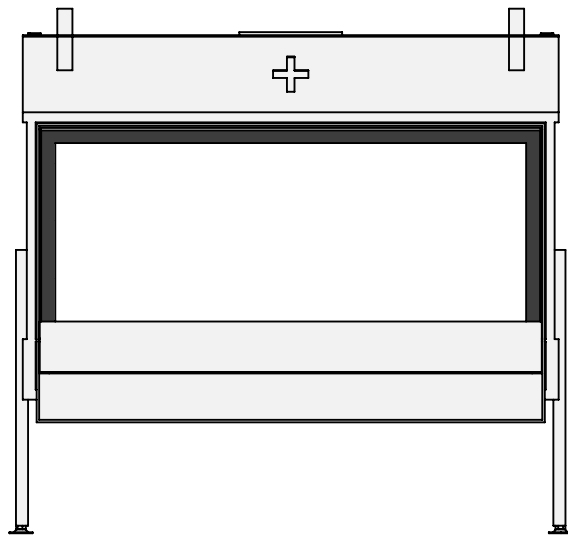

* = optional extended adjustable legs max. + 350 mm

belfires

Barbas Bellfires B.V.
Hallenstraat 17
5531 AB Bladel
The Netherlands
www.barbasbellfires.com

Name: HBS-3 hidden door+ 10cm stone bar

Modifications reserved

Scale: 1:15
Unit: mm

Version: 0