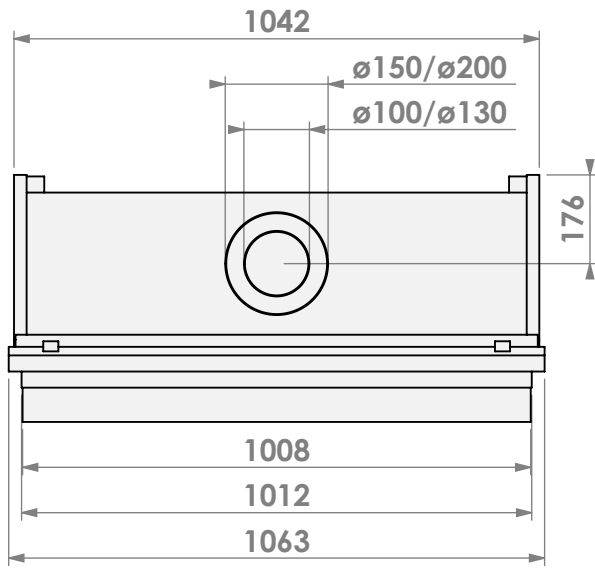

Name: HBS-3 floating frame convection casing

Modifications reserved

Scale: 1:15
Unit: mm

Version: 0

* = optional extended adjustable legs max. + 350 mm

belfires

Barbas Bellfires B.V.
Hallenstraat 17
5531 AB Bladel
The Netherlands
www.barbasbellfires.com

Name: HBS-3 hidden door convection casing

Modifications reserved

Scale: 1:15
Unit: mm

Version: 0

belfires

Barbas Bellfires B.V.
Hallenstraat 17
5531 AB Bladel
The Netherlands
www.barbasbellfires.com

Name: HBS-3 hidden door+ 10cm

Modifications reserved

Scale: 1:15
Unit: mm

Version: 0

* = optional extended adjustable legs max. + 350 mm

belfires

Barbas Bellfires B.V.
Hallenstraat 17
5531 AB Bladel
The Netherlands
www.barbasbellfires.com

Name: HBS-3 hidden door+ 10cm stone bar

Modifications reserved

Scale: 1:15
Unit: mm

Version: 0