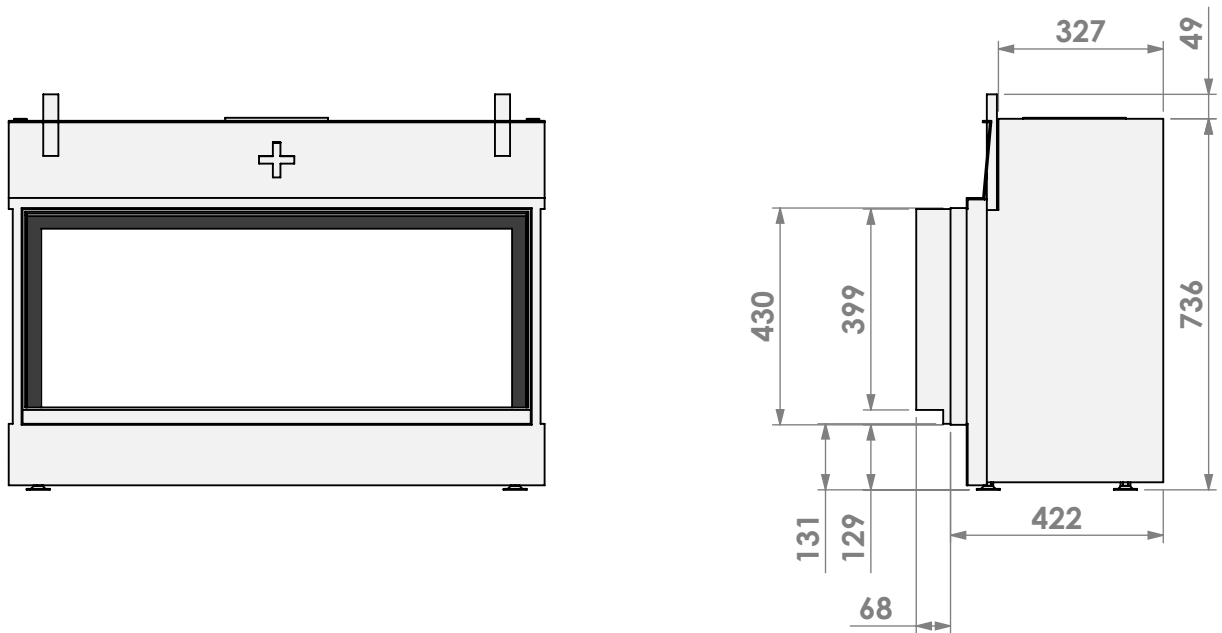

Name: HBS-3 hidden door convection casing

Modifications reserved

Scale: 1:15
Unit: mm

Version: 0

belfires

Barbas Bellfires B.V.
Hallenstraat 17
5531 AB Bladel
The Netherlands
www.barbasbellfires.com

Name: HBS-3 hidden door+ 10cm