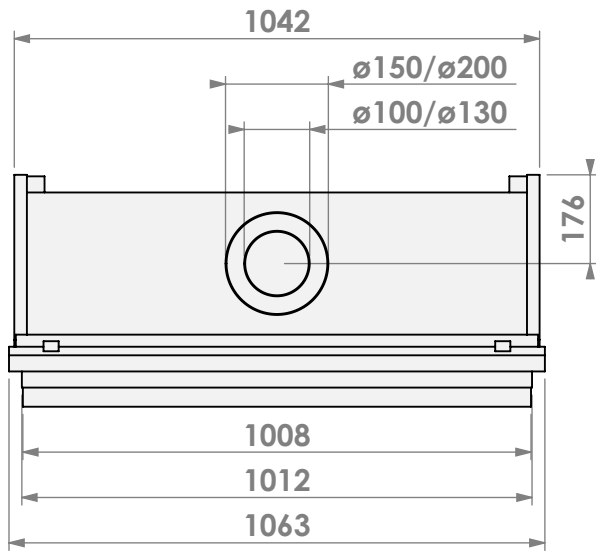

Name: HBS-3 floating frame convection casing

Modifications reserved

Scale: 1:15
Unit: mm

Version: 0

* = optional extended adjustable legs max. + 350 mm

belfires

Barbas Bellfires B.V.
Hallenstraat 17
5531 AB Bladel
The Netherlands
www.barbasbellfires.com

Name: HBS-3 hidden door convection casing

Modifications reserved

Scale: 1:15
Unit: mm

Version: 0

belfires

Barbas Bellfires B.V.
Hallenstraat 17
5531 AB Bladel
The Netherlands
www.barbasbellfires.com

Name: HBS-3 hidden door+ 10cm

Modifications reserved

Scale: 1:15
Unit: mm

Version: 0

* = optional extended adjustable legs max. + 350 mm

belfires

Barbas Bellfires B.V.
Hallenstraat 17
5531 AB Bladel
The Netherlands
www.barbasbellfires.com

Name: HBS-3 hidden door+ 10cm stone bar

Modifications reserved

Scale: 1:15
Unit: mm

Version: 0