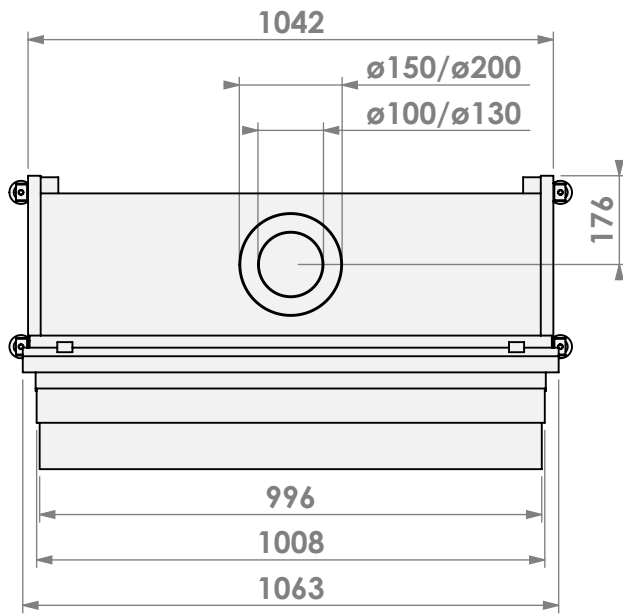

Name: HBS-3 hidden door convection casing

Modifications reserved

Scale: 1:15
Unit: mm

Version: 0

belfires

Barbas Bellfires B.V.
Hallenstraat 17
5531 AB Bladel
The Netherlands
www.barbasbellfires.com

Name: HBS-3 hidden door+ 10cm

Modifications reserved

Scale: 1:15
Unit: mm

Version: 0

* = optional extended adjustable legs max. + 350 mm

belfires

Barbas Bellfires B.V.
Hallenstraat 17
5531 AB Bladel
The Netherlands
www.barbasbellfires.com

Name: HBS-3 hidden door+ 10cm stone bar

Modifications reserved

Scale: 1:15
Unit: mm

Version: 0