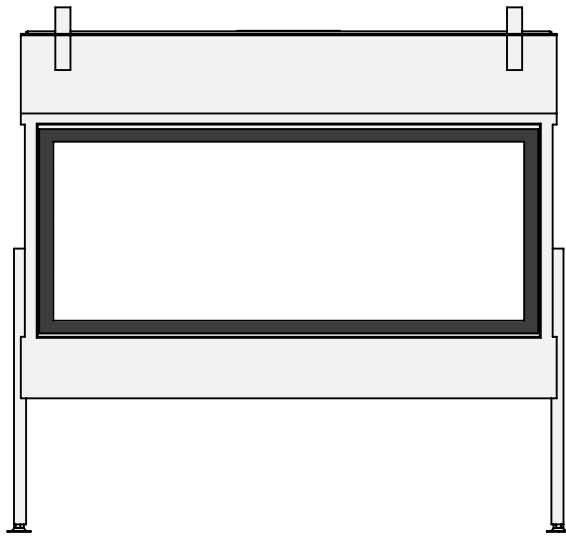

Name: **HBS-3 floating frame**

Modifications reserved

Scale: **1:15**
Unit: **mm**

Version: **0**

* = optional extended adjustable legs max. + 350 mm

belfires

Barbas Belfires B.V.
Hallenstraat 17
5531 AB Bladel
The Netherlands
www.barbasbelfires.com

Name: HBS-3 floating frame convection casing

Modifications reserved

Scale: 1:15
Unit: mm

Version: 0

* = optional extended adjustable legs max. + 350 mm

belfires

Barbas Bellfires B.V.
Hallenstraat 17
5531 AB Bladel
The Netherlands
www.barbasbellfires.com

Name: HBS-3 hidden door+ 10cm stone bar

Modifications reserved

Scale: 1:15
Unit: mm

Version: 0