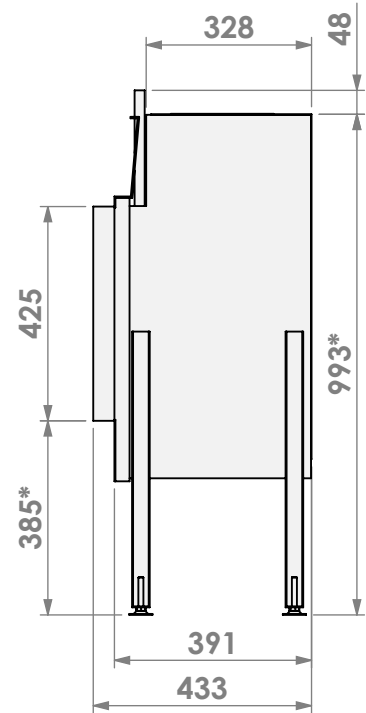

Name: **HBS-3 floating frame**

Modifications reserved

Scale: **1:15**
Unit: **mm**

Version: **0**

* = optional extended adjustable legs max. + 350 mm

belfires

Barbas Belfires B.V.
Hallenstraat 17
5531 AB Bladel
The Netherlands
www.barbasbelfires.com

Name: HBS-3 floating frame convection casing

Modifications reserved

Scale: 1:15
Unit: mm

Version: 0

* = optional extended adjustable legs max. + 350 mm

belfires

Barbas Bellfires B.V.
Hallenstraat 17
5531 AB Bladel
The Netherlands
www.barbasbellfires.com

Modifications reserved

Scale: 1:15
Unit: mm

Version: 0

* = optional extended adjustable legs max. + 350 mm

belfires

Barbas Bellfires B.V.
Hallenstraat 17
5531 AB Bladel
The Netherlands
www.barbasbellfires.com

Name: HBS-3 hidden door+ 10cm stone bar

Modifications reserved

Scale: 1:15
Unit: mm

Version: 0