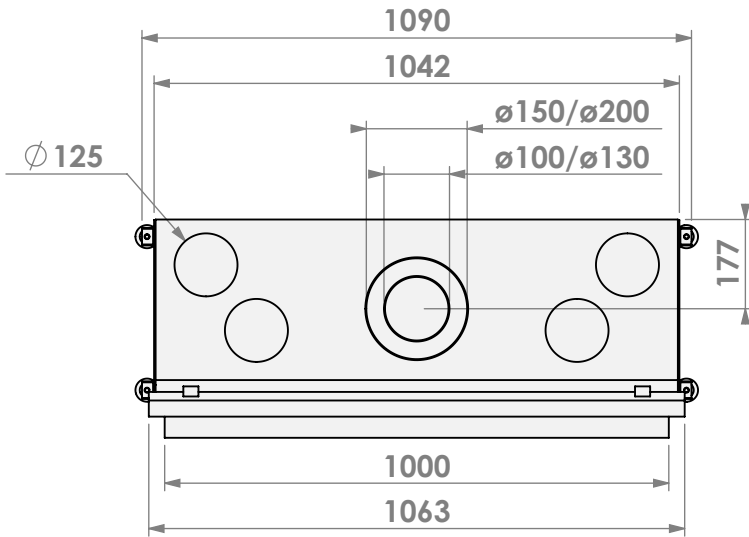

Name: **HBS-3 floating frame**

Modifications reserved

Scale: **1:15**
Unit: **mm**

Version: **0**

* = optional extended adjustable legs max. + 350 mm

belfires

Barbas Belfires B.V.
Hallenstraat 17
5531 AB Bladel
The Netherlands
www.barbasbelfires.com

Name: HBS-3 floating frame convection casing

Modifications reserved

Scale: 1:15
Unit: mm

Version: 0

* = optional extended adjustable legs max. + 350 mm

belfires

Barbas Bellfires B.V.
Hallenstraat 17
5531 AB Bladel
The Netherlands
www.barbasbellfires.com

Modifications reserved

Scale: 1:15
Unit: mm

Version: 0

* = optional extended adjustable legs max. + 350 mm

belfires

Barbas Bellfires B.V.
Hallenstraat 17
5531 AB Bladel
The Netherlands
www.barbasbellfires.com

Name: HBS-3 hidden door+ 10cm stone bar

Modifications reserved

Scale: 1:15
Unit: mm

Version: 0