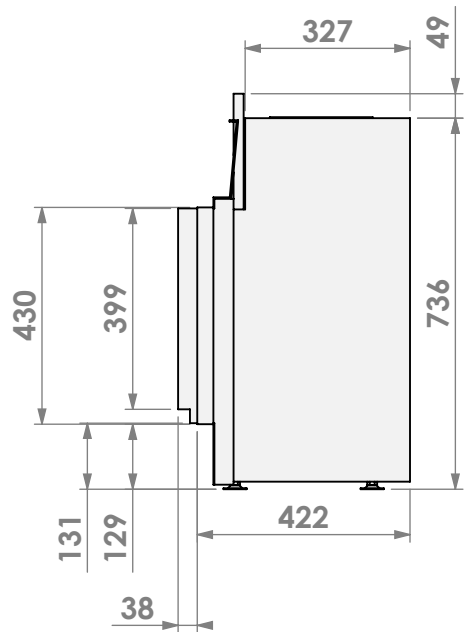

Name: HBS-3 floating frame convection casing

Modifications reserved

Scale: 1:15
Unit: mm

Version: 0

* = optional extended adjustable legs max. + 350 mm

belfires

Barbas Bellfires B.V.
Hallenstraat 17
5531 AB Bladel
The Netherlands
www.barbasbellfires.com

Name: HBS-3 hidden door convection casing

Modifications reserved

Scale: 1:15
Unit: mm

Version: 0

belfires

Barbas Bellfires B.V.
Hallenstraat 17
5531 AB Bladel
The Netherlands
www.barbasbellfires.com

Name: HBS-3 hidden door+ 10cm

Modifications reserved

Scale: 1:15
Unit: mm

Version: 0

* = optional extended adjustable legs max. + 350 mm

belfires

Barbas Bellfires B.V.
Hallenstraat 17
5531 AB Bladel
The Netherlands
www.barbasbellfires.com

Name: HBS-3 hidden door+ 10cm stone bar

Modifications reserved

Scale: 1:15
Unit: mm

Version: 0