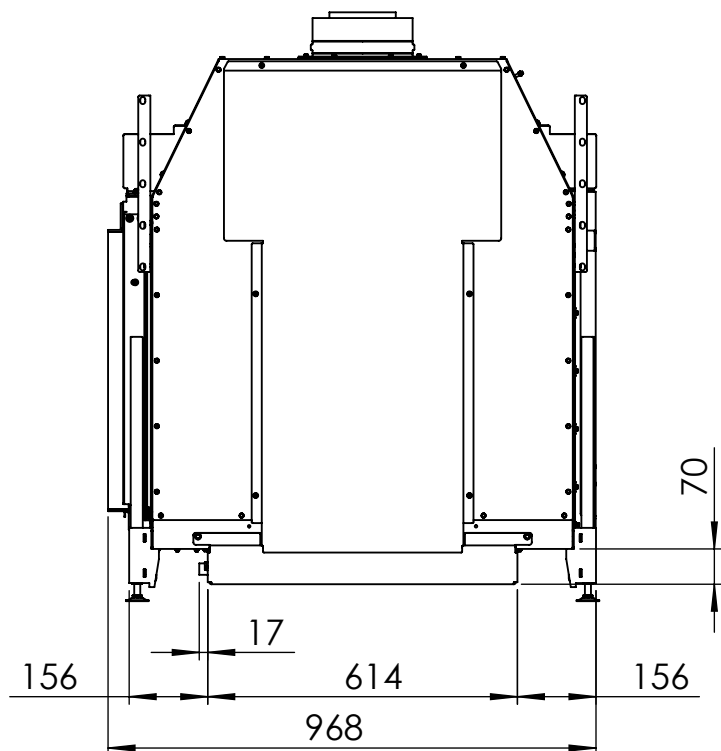

	4mm Trim	8mm Trim
A(mm)	35	35
C(mm)	326,5	330,5
D(mm)	815	819
E(mm)	50	50

All dimensions in mm. Modifications under reserve.

11-10-2023 sheet 2 / 5

© All rights reserved. This drawing is sole property of Kal-fire. No part of this drawing may be reproduced, or published, in any form or in any way without prior written permission from Kal-fire.