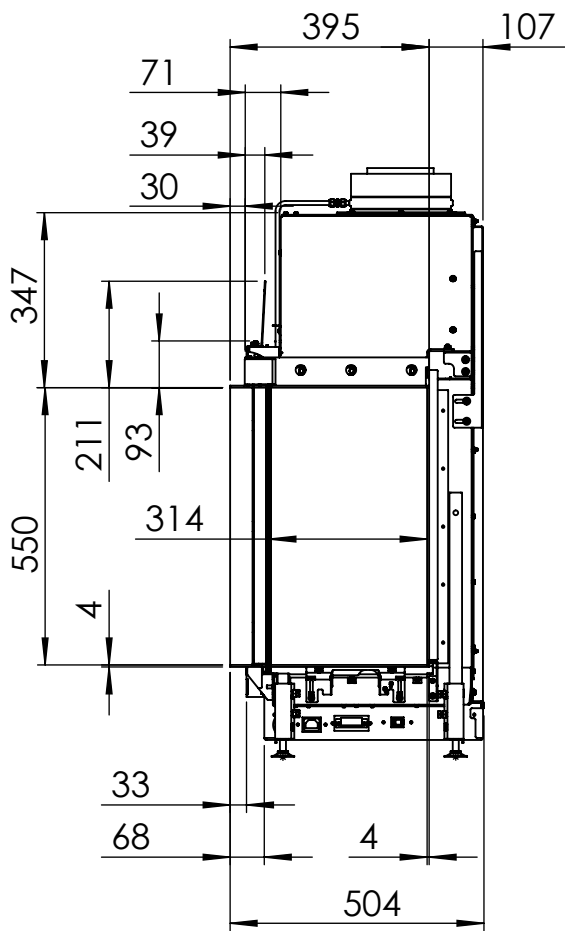

	4mm Trim	8mm Trim
A(mm)	35	35
C(mm)	326,5	330,5
D(mm)	815	819
E(mm)	50	50

All dimensions in mm. Modifications under reserve.

11-10-2023 sheet 2 / 5

© All rights reserved. This drawing is sole property of Kal-fire. No part of this drawing may be reproduced, or published, in any form or in any way without prior written permission from Kal-fire.

SECTION B-B