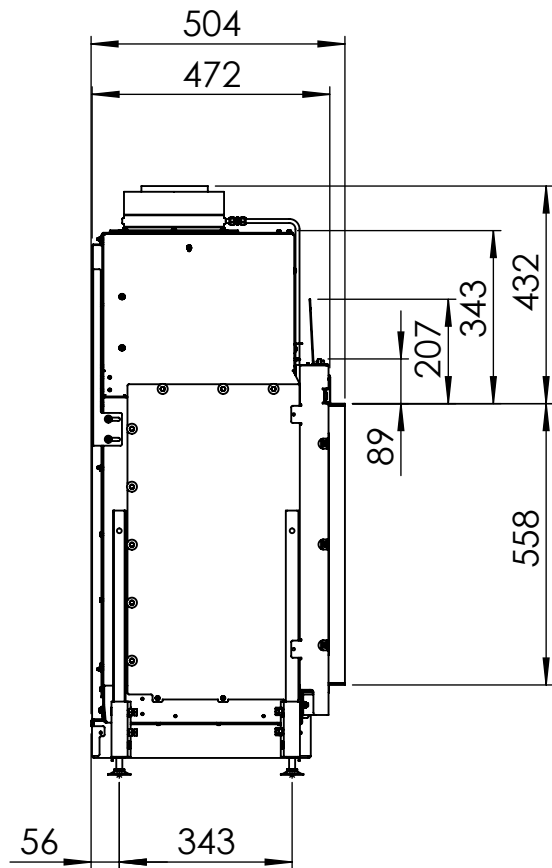

	4mm Trim	8mm Trim
A(mm)	35	35
C(mm)	326,5	330,5
D(mm)	815	819
E(mm)	50	50

All dimensions in mm. Modifications under reserve.

11-10-2023 sheet 2 / 5

© All rights reserved. This drawing is sole property of Kal-fire. No part of this drawing may be reproduced, or published, in any form or in any way without prior written permission from Kal-fire.

SECTION B-B