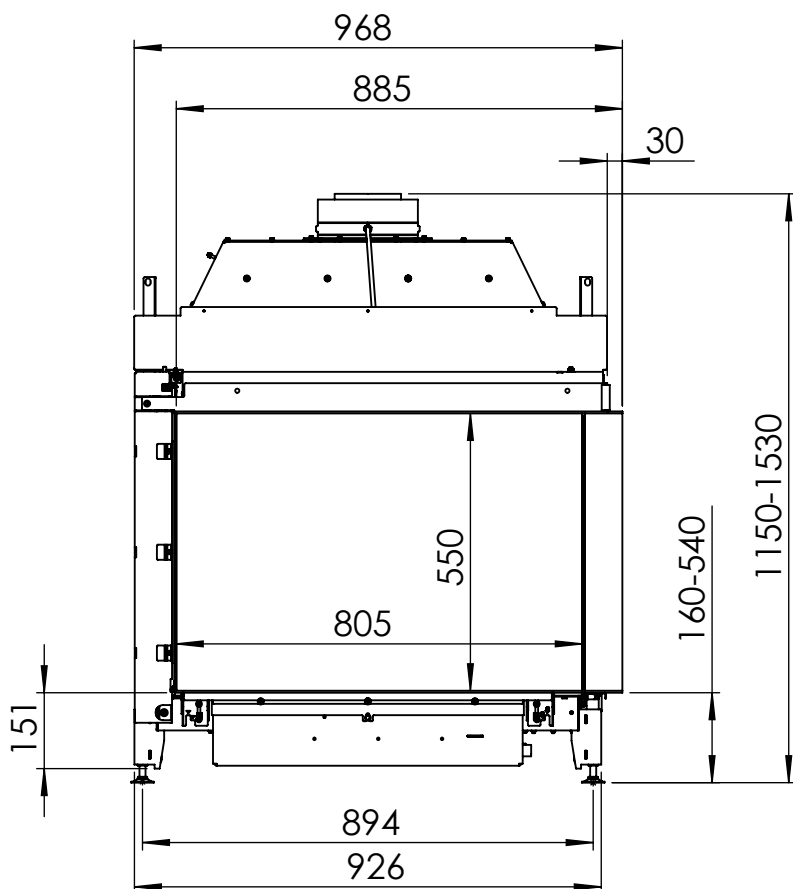

	4mm Trim	8mm Trim
A(mm)	35	35
C(mm)	326,5	330,5
D(mm)	815	819
E(mm)	50	50

All dimensions in mm. Modifications under reserve.

11-10-2023 sheet 2 / 5

© All rights reserved. This drawing is sole property of Kal-fire. No part of this drawing may be reproduced, or published, in any form or in any way without prior written permission from Kal-fire.

SECTION B-B