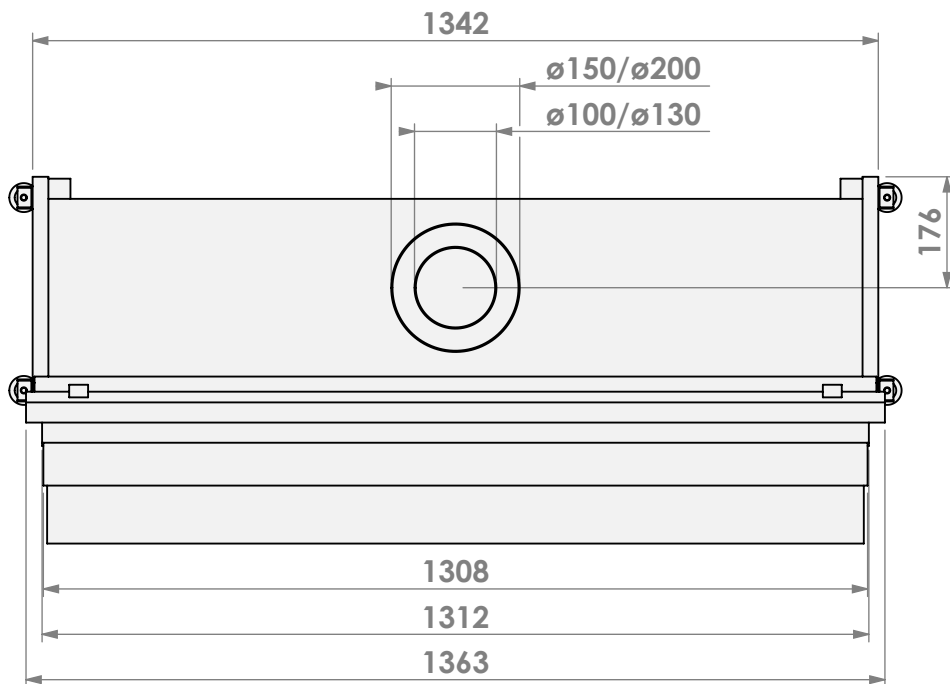

Barbas Bellfires B.V.
Hallenstraat 17
5531 AB Bladel
The Netherlands
www.barbasbellfires.com

Name: **HBL-3 hidden door+ 10cm**

Modifications reserved

Scale: **1:15**
Unit: **mm**

Version: **0**

* = optional extended adjustable legs max. + 350 mm