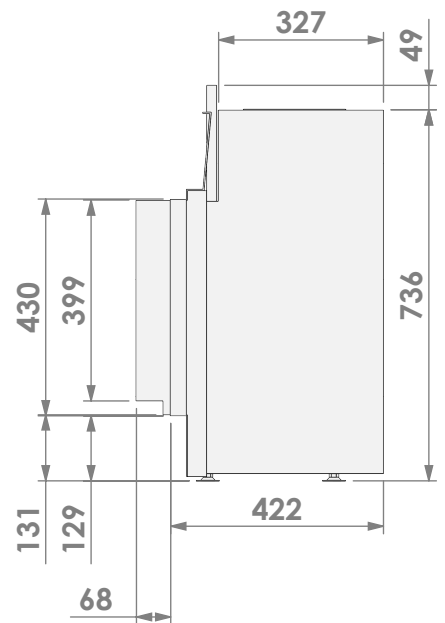

Modifications reserved

Scale: **1:15**
 Unit: **mm**

Version: **0**

bellfires

Barbas Bellfires B.V.
Hallenstraat 17
5531 AB Bladel
The Netherlands
www.barbasbellfires.com

Name: **HBL-3 hidden door+ 7cm**

Modifications reserved

Projection:
American

Scale:

1:15

Version:

0

Unit:

mm

bellfires

Barbas Bellfires B.V.
Hallenstraat 17
5531 AB Bladel
The Netherlands
www.barbasbellfires.com

Name: **HBL-3 hidden door+ 10cm**

Modifications reserved

Scale: **1:15**
Unit: **mm**

Version: **0**

* = optional extended adjustable legs max. + 350 mm