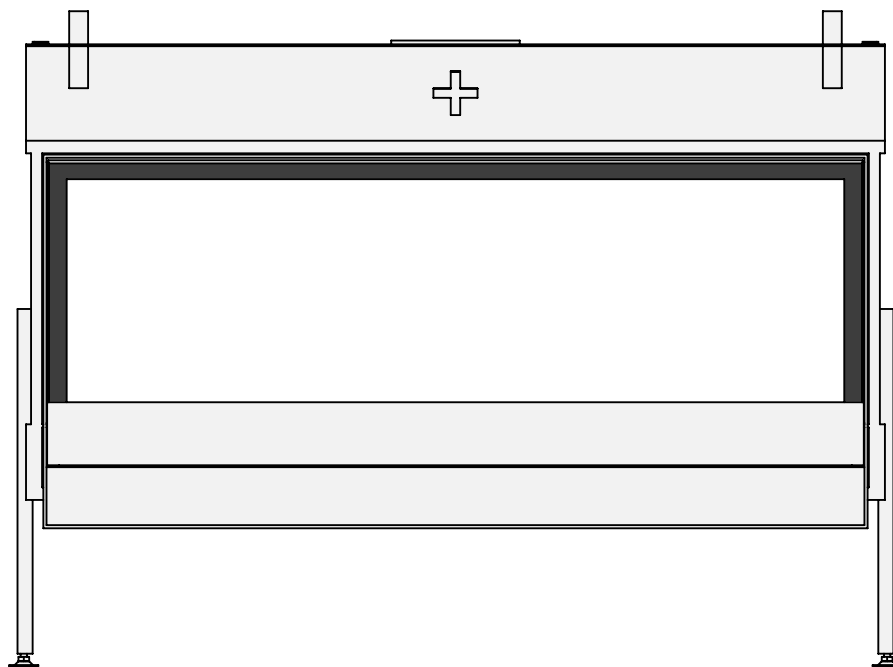

Barbas Bellfires B.V.
Hallenstraat 17
5531 AB Bladel
The Netherlands
www.barbasbellfires.com

Name: **HBL-3 hidden door+ 10cm**

Modifications reserved

Scale: **1:15**
Unit: **mm**

Version: **0**

* = optional extended adjustable legs max. + 350 mm