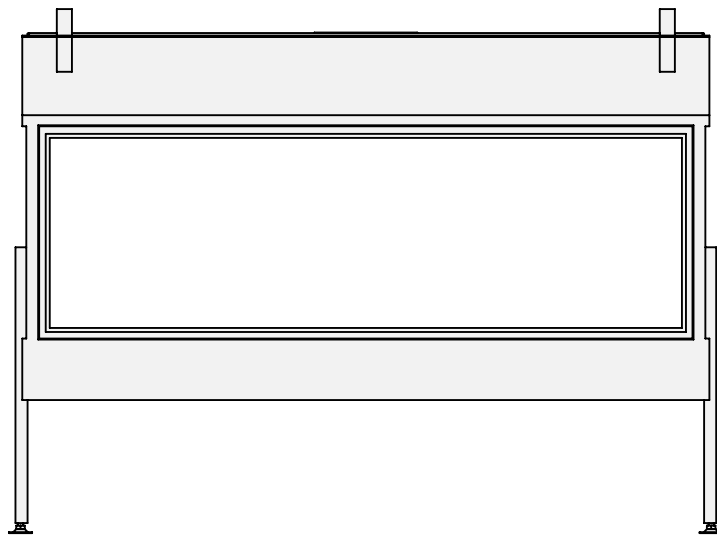

belfires

Barbas Belfires B.V.
Hallenstraat 17
5531 AB Bladel
The Netherlands
www.barbasbelfires.com

Name: **HBL-3 floating frame**

Modifications reserved

Scale: **1:15**
Unit: **mm**

Version: **0**

* = optional extended adjustable legs max. + 350 mm