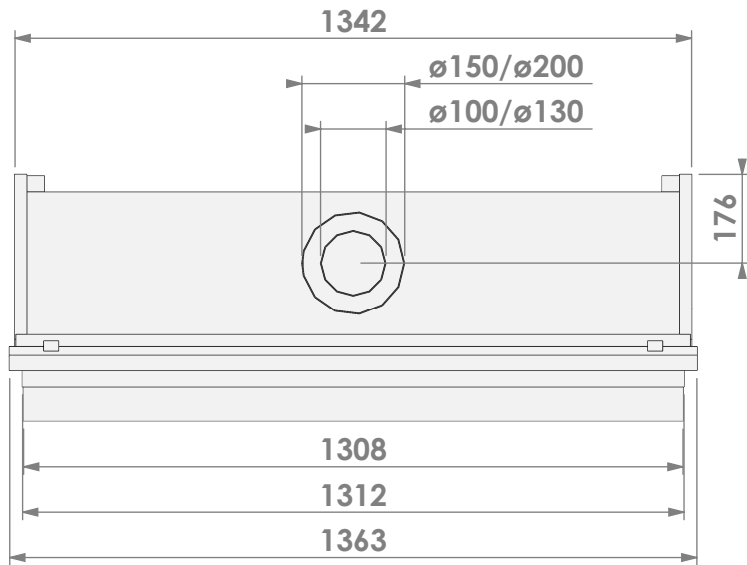

Modifications reserved

Scale: **1:15**
 Unit: **mm**

Version: **0**

bellfires

Barbas Bellfires B.V.
Hallenstraat 17
5531 AB Bladel
The Netherlands
www.barbasbellfires.com

Name: **HBL-3 hidden door+ 7cm**

Modifications reserved

Projection:
American

Scale:

1:15

Version:

0

Unit:

mm

bellfires

Barbas Bellfires B.V.
Hallenstraat 17
5531 AB Bladel
The Netherlands
www.barbasbellfires.com

Name: **HBL-3 hidden door+ 10cm**

Modifications reserved

Scale: **1:15**
Unit: **mm**

Version: **0**

* = optional extended adjustable legs max. + 350 mm