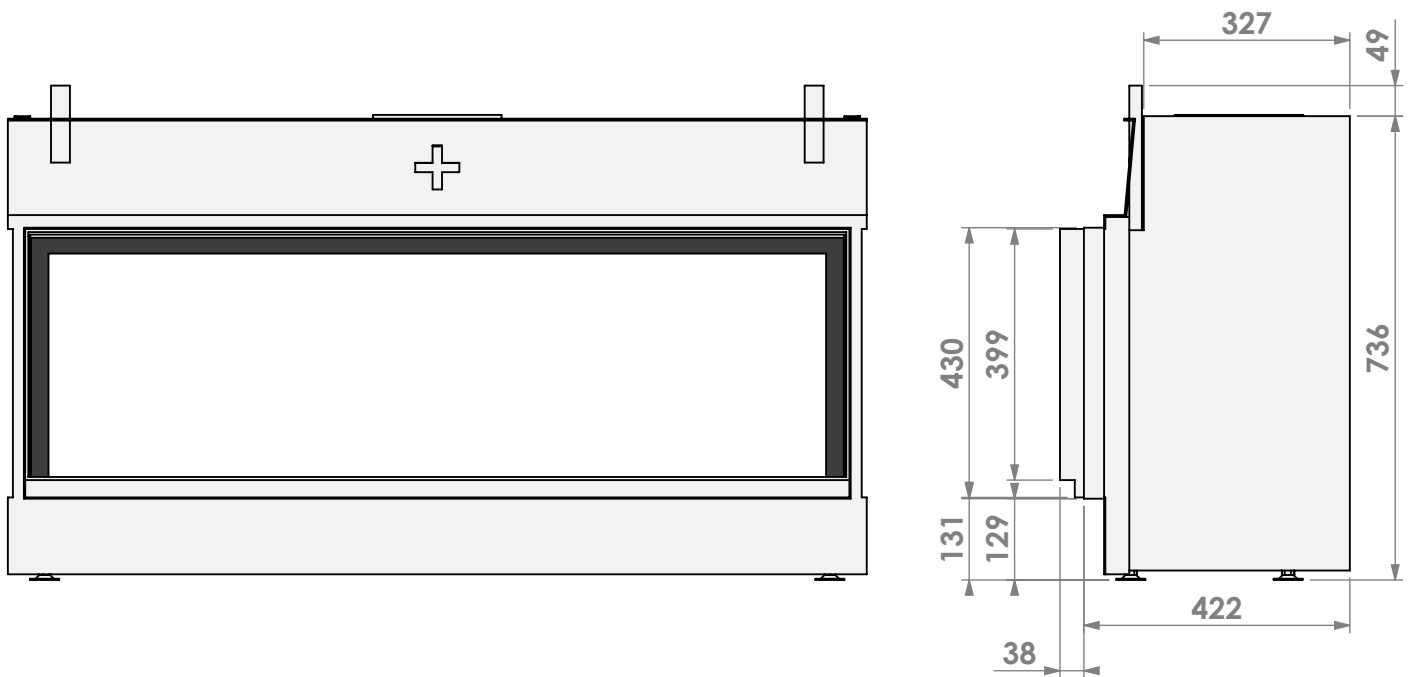

bellfires

Barbas Bellfires B.V.
Hallenstraat 17
5531 AB Bladel
The Netherlands
www.barbasbellfires.com

Name: **HBL-3 hidden door+ 7cm**

Modifications reserved

Projection:
American

Scale:

1:15

Version:

0

Unit:

mm