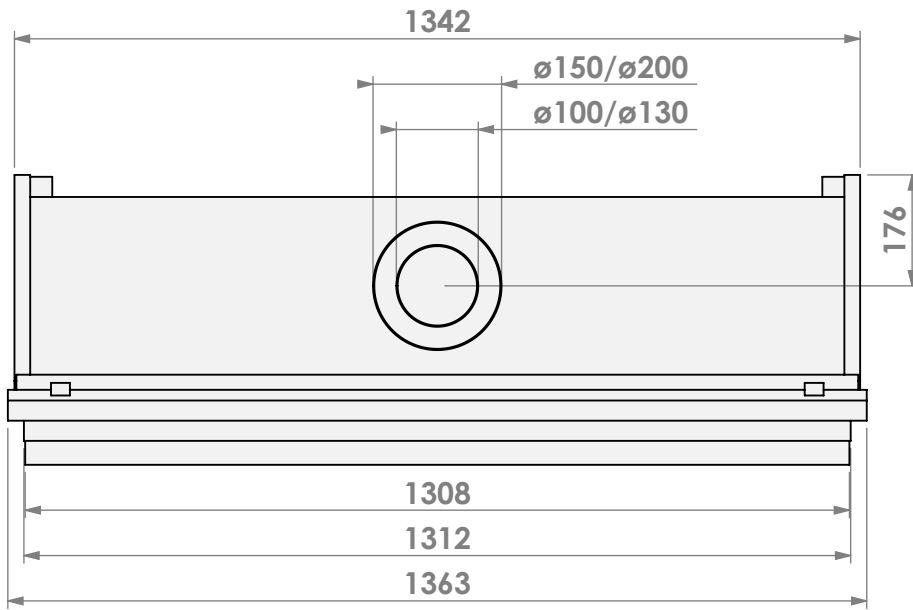

* = optional extended adjustable legs max. + 350 mm

belfires

Barbas Bellfires B.V.
 Hallenstraat 17
 5531 AB Bladel
 The Netherlands
 www.barbasbellfires.com

Name: **HBL-3 hidden door convection casing**

Modifications reserved

Scale: **1:15**
 Unit: **mm**

Version: **0**

bellfires

Barbas Bellfires B.V.
Hallenstraat 17
5531 AB Bladel
The Netherlands
www.barbasbellfires.com

Name: **HBL-3 hidden door+ 7cm**

Modifications reserved

Projection:
American

Scale:

1:15

Version:

0

Unit:

mm

bellfires

Barbas Bellfires B.V.
Hallenstraat 17
5531 AB Bladel
The Netherlands
www.barbasbellfires.com

Name: **HBL-3 hidden door+ 10cm**

Modifications reserved

Scale: **1:15**
Unit: **mm**

Version: **0**

* = optional extended adjustable legs max. + 350 mm