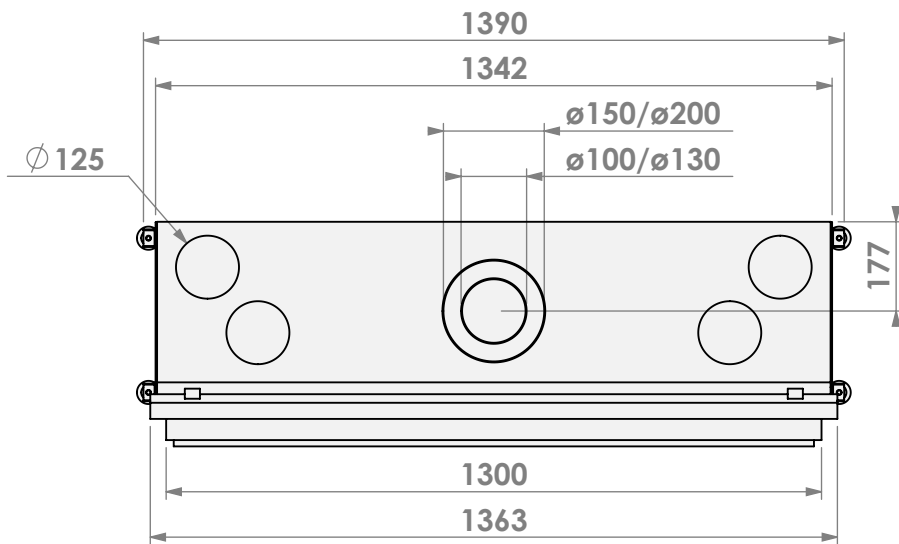

belfires

Barbas Belfires B.V.
Hallenstraat 17
5531 AB Bladel
The Netherlands
www.barbasbelfires.com

Name: **HBL-3 floating frame**

Modifications reserved

Scale: **1:15**
Unit: **mm**

Version: **0**

* = optional extended adjustable legs max. + 350 mm

Projection:
American

Scale:

1:15

Version:

0

Unit:

mm

bellfires