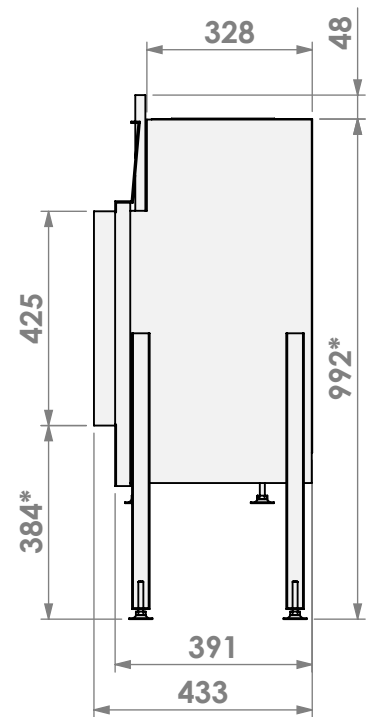

* = optional extended adjustable legs max. + 350 mm

belfires

Barbas Bellfires B.V.
Hallenstraat 17
5531 AB Bladel
The Netherlands
www.barbasbellfires.com

Name: **HBL-3 hidden door convection casing**

Modifications reserved

Scale: **1:15**
Unit: **mm**

Version: **0**