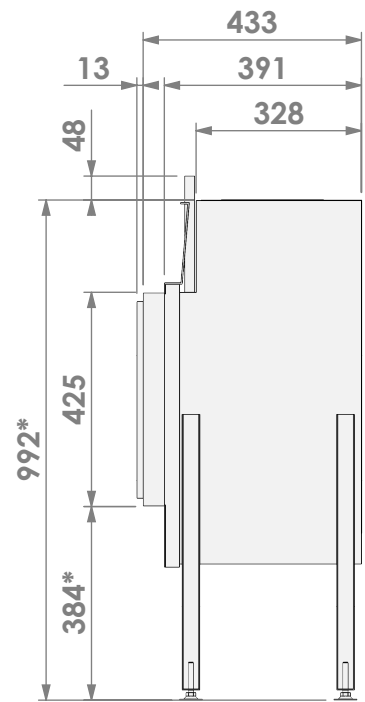

belfires

Barbas Belfires B.V.
Hallenstraat 17
5531 AB Bladel
The Netherlands
www.barbasbelfires.com

Name: **HBL-3 floating frame**

Modifications reserved

Scale: **1:15**
Unit: **mm**

Version: **0**

* = optional extended adjustable legs max. + 350 mm

Modifications reserved

Scale: **1:15**
 Unit: **mm**

Version: **0**

bellfires

Barbas Bellfires B.V.
Hallenstraat 17
5531 AB Bladel
The Netherlands
www.barbasbellfires.com

Name: **HBL-3 hidden door+ 7cm**

Modifications reserved

Projection:
American

Scale:

1:15

Version:

0

Unit:

mm

bellfires

Barbas Bellfires B.V.
Hallenstraat 17
5531 AB Bladel
The Netherlands
www.barbasbellfires.com

Name: **HBL-3 hidden door+ 10cm**

Modifications reserved

Scale: **1:15**
Unit: **mm**

Version: **0**

* = optional extended adjustable legs max. + 350 mm