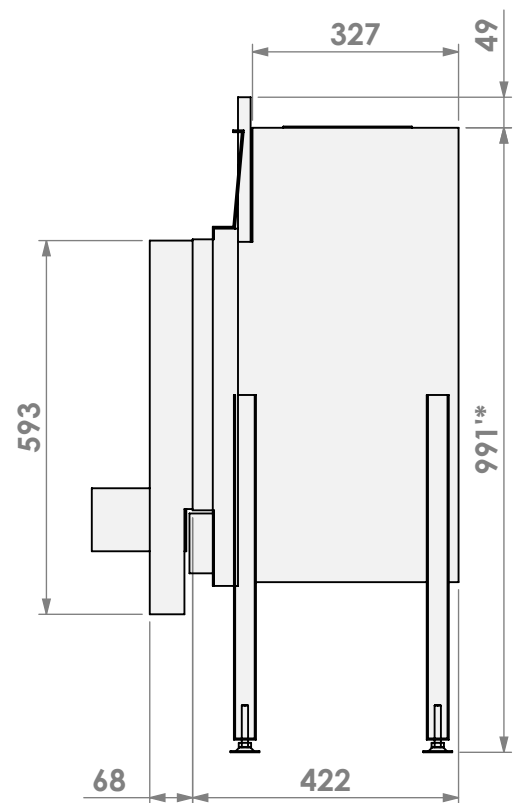

Projection:
American

Scale:

1:15

Version:

0

Unit:

mm

bellfires

Barbas Bellfires B.V.
Hallenstraat 17
5531 AB Bladel
The Netherlands
www.barbasbellfires.com

Name: **HBL-3 hidden door+ 10cm**

Modifications reserved

Scale: **1:15**
Unit: **mm**

Version: **0**

* = optional extended adjustable legs max. + 350 mm