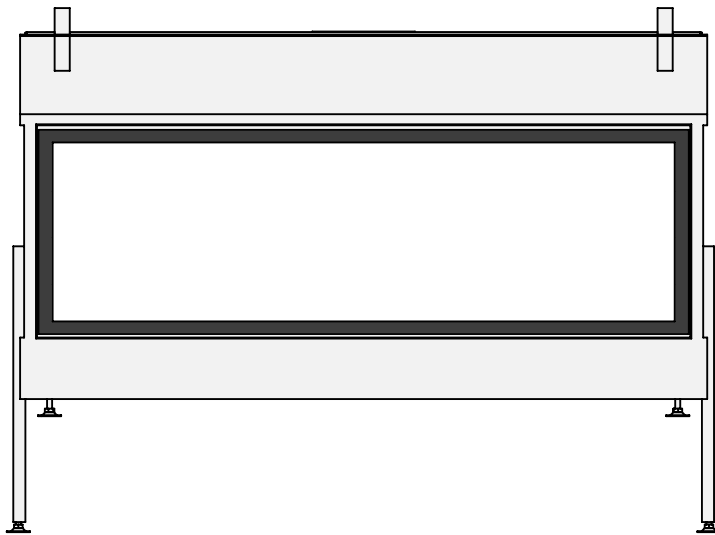

belfires

Barbas Belfires B.V.
Hallenstraat 17
5531 AB Bladel
The Netherlands
www.barbasbelfires.com

Name: **HBL-3 floating frame convection casing**

Modifications reserved

Scale: **1:15**
Unit: **mm**

Version: **0**

* = optional extended adjustable legs max. + 350 mm

belfires

Barbas Bellfires B.V.
 Hallenstraat 17
 5531 AB Bladel
 The Netherlands
 www.barbasbellfires.com

Name: **HBL-3 hidden door convection casing**