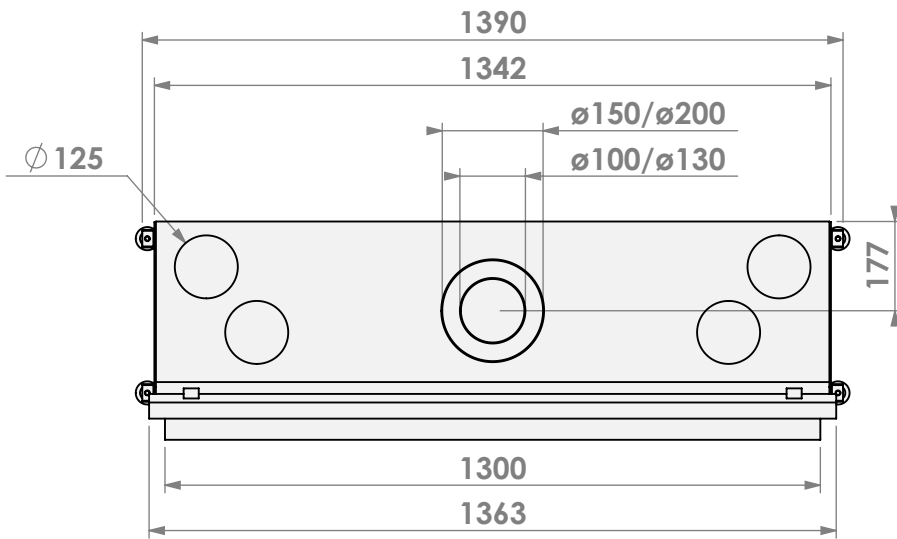

belfires

Barbas Belfires B.V.
Hallenstraat 17
5531 AB Bladel
The Netherlands
www.barbasbelfires.com

Name: **HBL-3 floating frame**

Modifications reserved

Scale: **1:15**
Unit: **mm**

Version: **0**

* = optional extended adjustable legs max. + 350 mm

belfires

Barbas Belfires B.V.
Hallenstraat 17
5531 AB Bladel
The Netherlands
www.barbasbelfires.com

Name: **HBL-3 floating frame convection casing**

Modifications reserved

Scale: **1:15**
Unit: **mm**

Version: **0**

* = optional extended adjustable legs max. + 350 mm

belfires

Barbas Bellfires B.V.
 Hallenstraat 17
 5531 AB Bladel
 The Netherlands
 www.barbasbellfires.com

Name: **HBL-3 hidden door convection casing**

Projection:
American

Scale:

1:15

Version:

0

Unit:

mm

bellfires