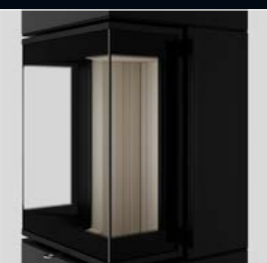

6,0 kW

1653 mm

VOORDELEN

40 x 40 cm basisvorm

Ruit in U-vorm

LIVING FIRE

by SPARTHERM®

DEALERS