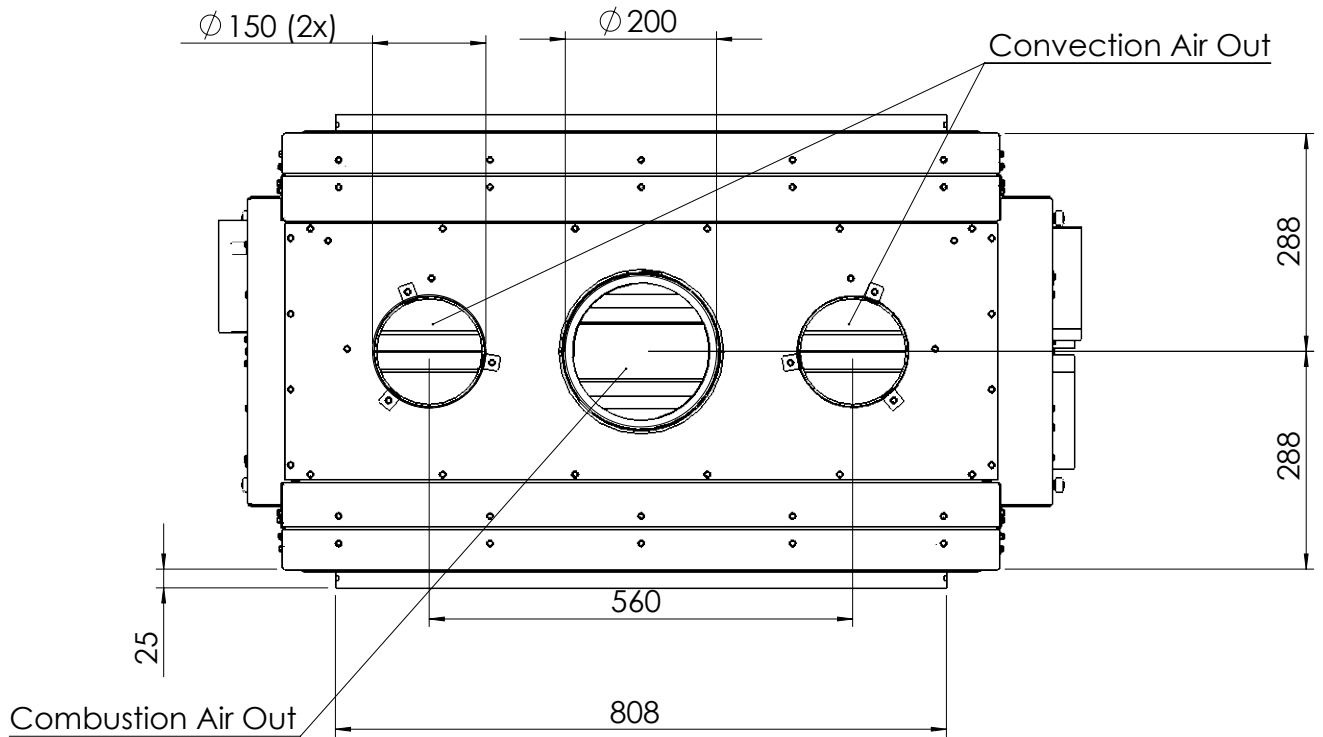

# KALFIRE

FIREPLACES

W80-52T

All dimensions in mm. Modifications under reserve.

1-9-2016 sheet 1 / 4

© All rights reserved. This drawing is sole property of Kal-fire. No part of this drawing may be reproduced, or published, in any form or in any way without prior written permission from Kal-fire.

# KALFIRE

FIREPLACES

W80-52T

All dimensions in mm. Modifications under reserve.

1-9-2016 sheet 4 / 4

© All rights reserved. This drawing is sole property of Kal-fire. No part of this drawing may be reproduced, or published, in any form or in any way without prior written permission from Kal-fire.