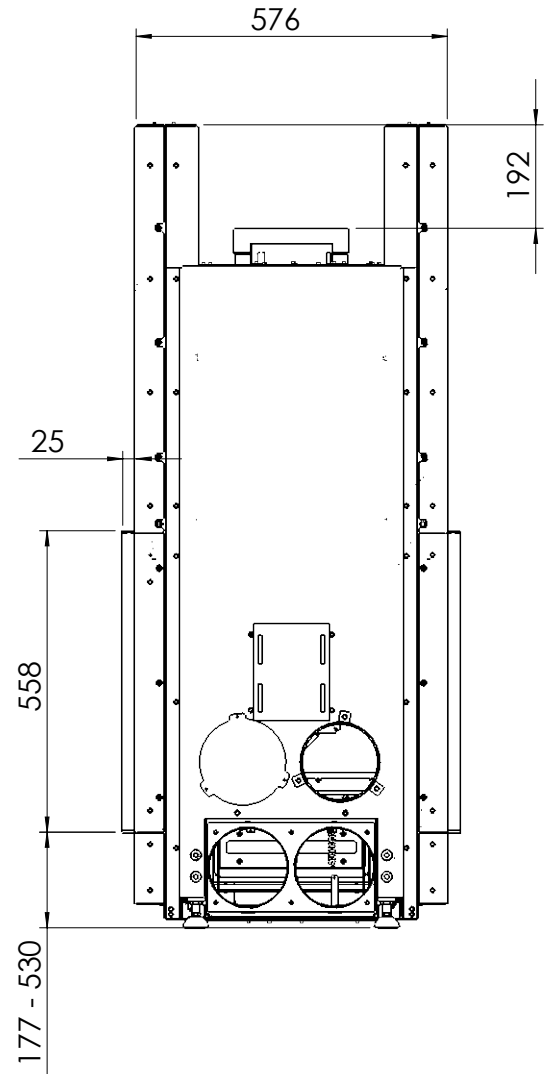

# KALFIRE

FIREPLACES

W80-52T

All dimensions in mm. Modifications under reserve.

1-9-2016 sheet 1 / 4

© All rights reserved. This drawing is sole property of Kal-fire. No part of this drawing may be reproduced, or published, in any form or in any way without prior written permission from Kal-fire.

# KALFIRE

FIREPLACES

W80-52T

All dimensions in mm. Modifications under reserve.

1-9-2016 sheet 4 / 4

© All rights reserved. This drawing is sole property of Kal-fire. No part of this drawing may be reproduced, or published, in any form or in any way without prior written permission from Kal-fire.