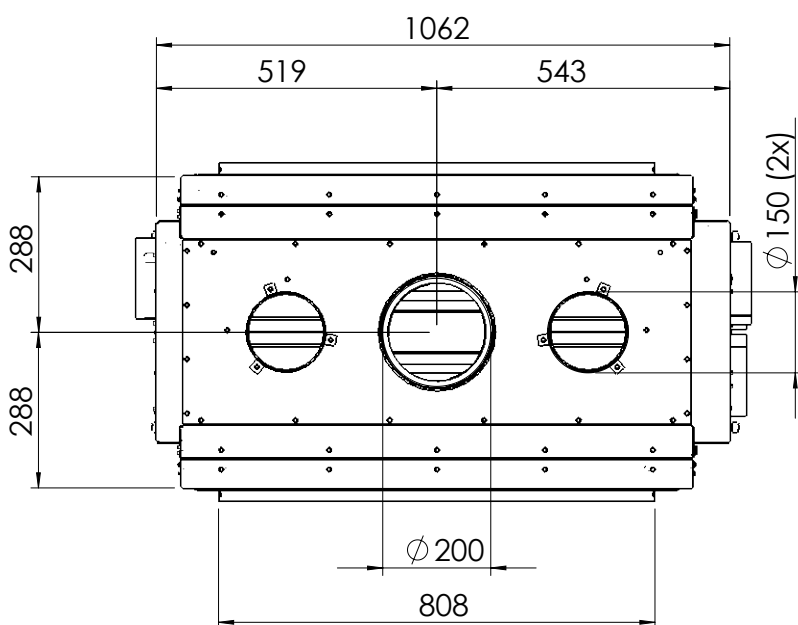

# KALFIRE

FIREPLACES

W80-52T

All dimensions in mm. Modifications under reserve.

1-9-2016 sheet 1 / 4

© All rights reserved. This drawing is sole property of Kal-fire. No part of this drawing may be reproduced, or published, in any form or in any way without prior written permission from Kal-fire.

# KALFIRE

FIREPLACES

W80-52T

All dimensions in mm. Modifications under reserve.

1-9-2016 sheet 4 / 4

© All rights reserved. This drawing is sole property of Kal-fire. No part of this drawing may be reproduced, or published, in any form or in any way without prior written permission from Kal-fire.