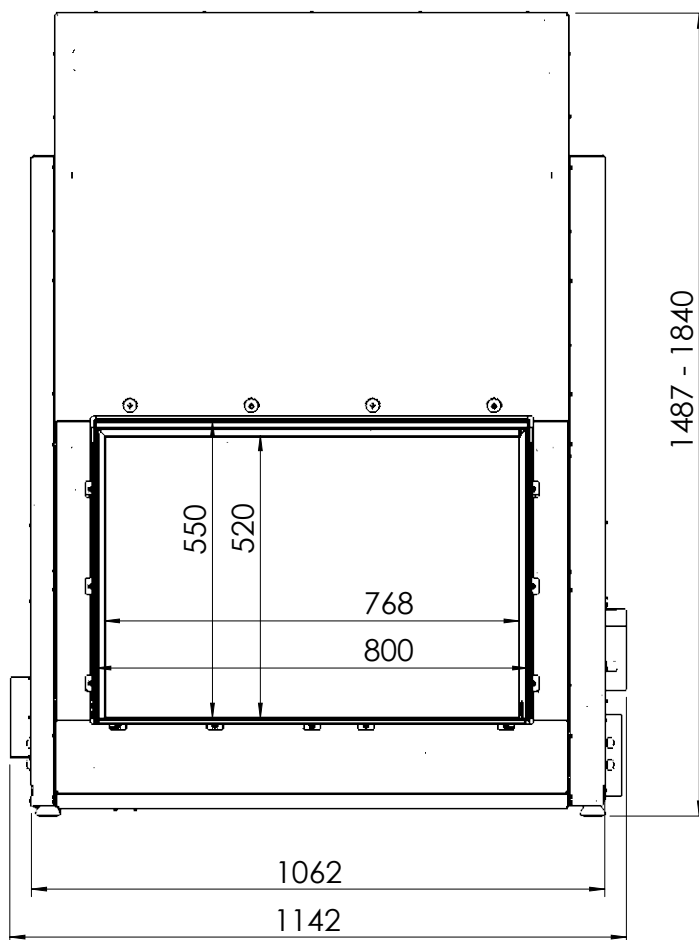

# KALFIRE

FIREPLACES

W80-52T

All dimensions in mm. Modifications under reserve.

1-9-2016 sheet 1 / 4

© All rights reserved. This drawing is sole property of Kal-fire. No part of this drawing may be reproduced, or published, in any form or in any way without prior written permission from Kal-fire.

# KALFIRE

FIREPLACES

W80-52T

All dimensions in mm. Modifications under reserve.

1-9-2016 sheet 4 / 4

© All rights reserved. This drawing is sole property of Kal-fire. No part of this drawing may be reproduced, or published, in any form or in any way without prior written permission from Kal-fire.