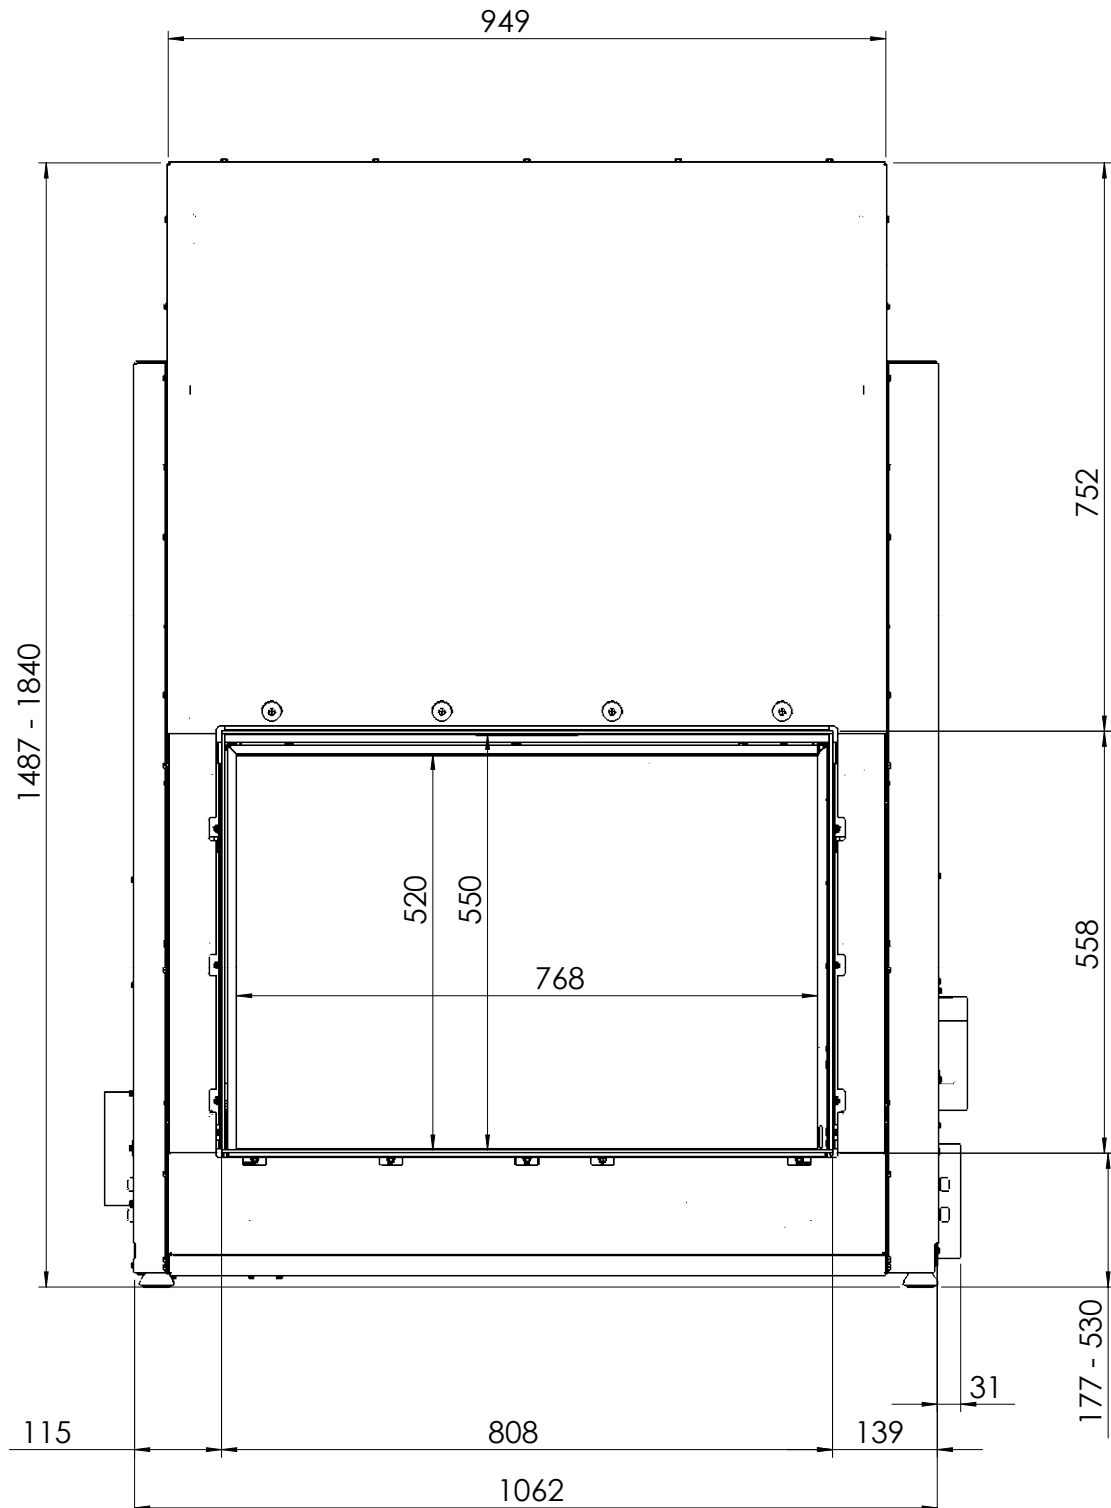

# KALFIRE

FIREPLACES

W80-52T

All dimensions in mm. Modifications under reserve.

1-9-2016 sheet 1 / 4

© All rights reserved. This drawing is sole property of Kal-fire. No part of this drawing may be reproduced, or published, in any form or in any way without prior written permission from Kal-fire.

# KALFIRE

FIREPLACES

W80-52T

All dimensions in mm. Modifications under reserve.

1-9-2016 sheet 4 / 4

© All rights reserved. This drawing is sole property of Kal-fire. No part of this drawing may be reproduced, or published, in any form or in any way without prior written permission from Kal-fire.