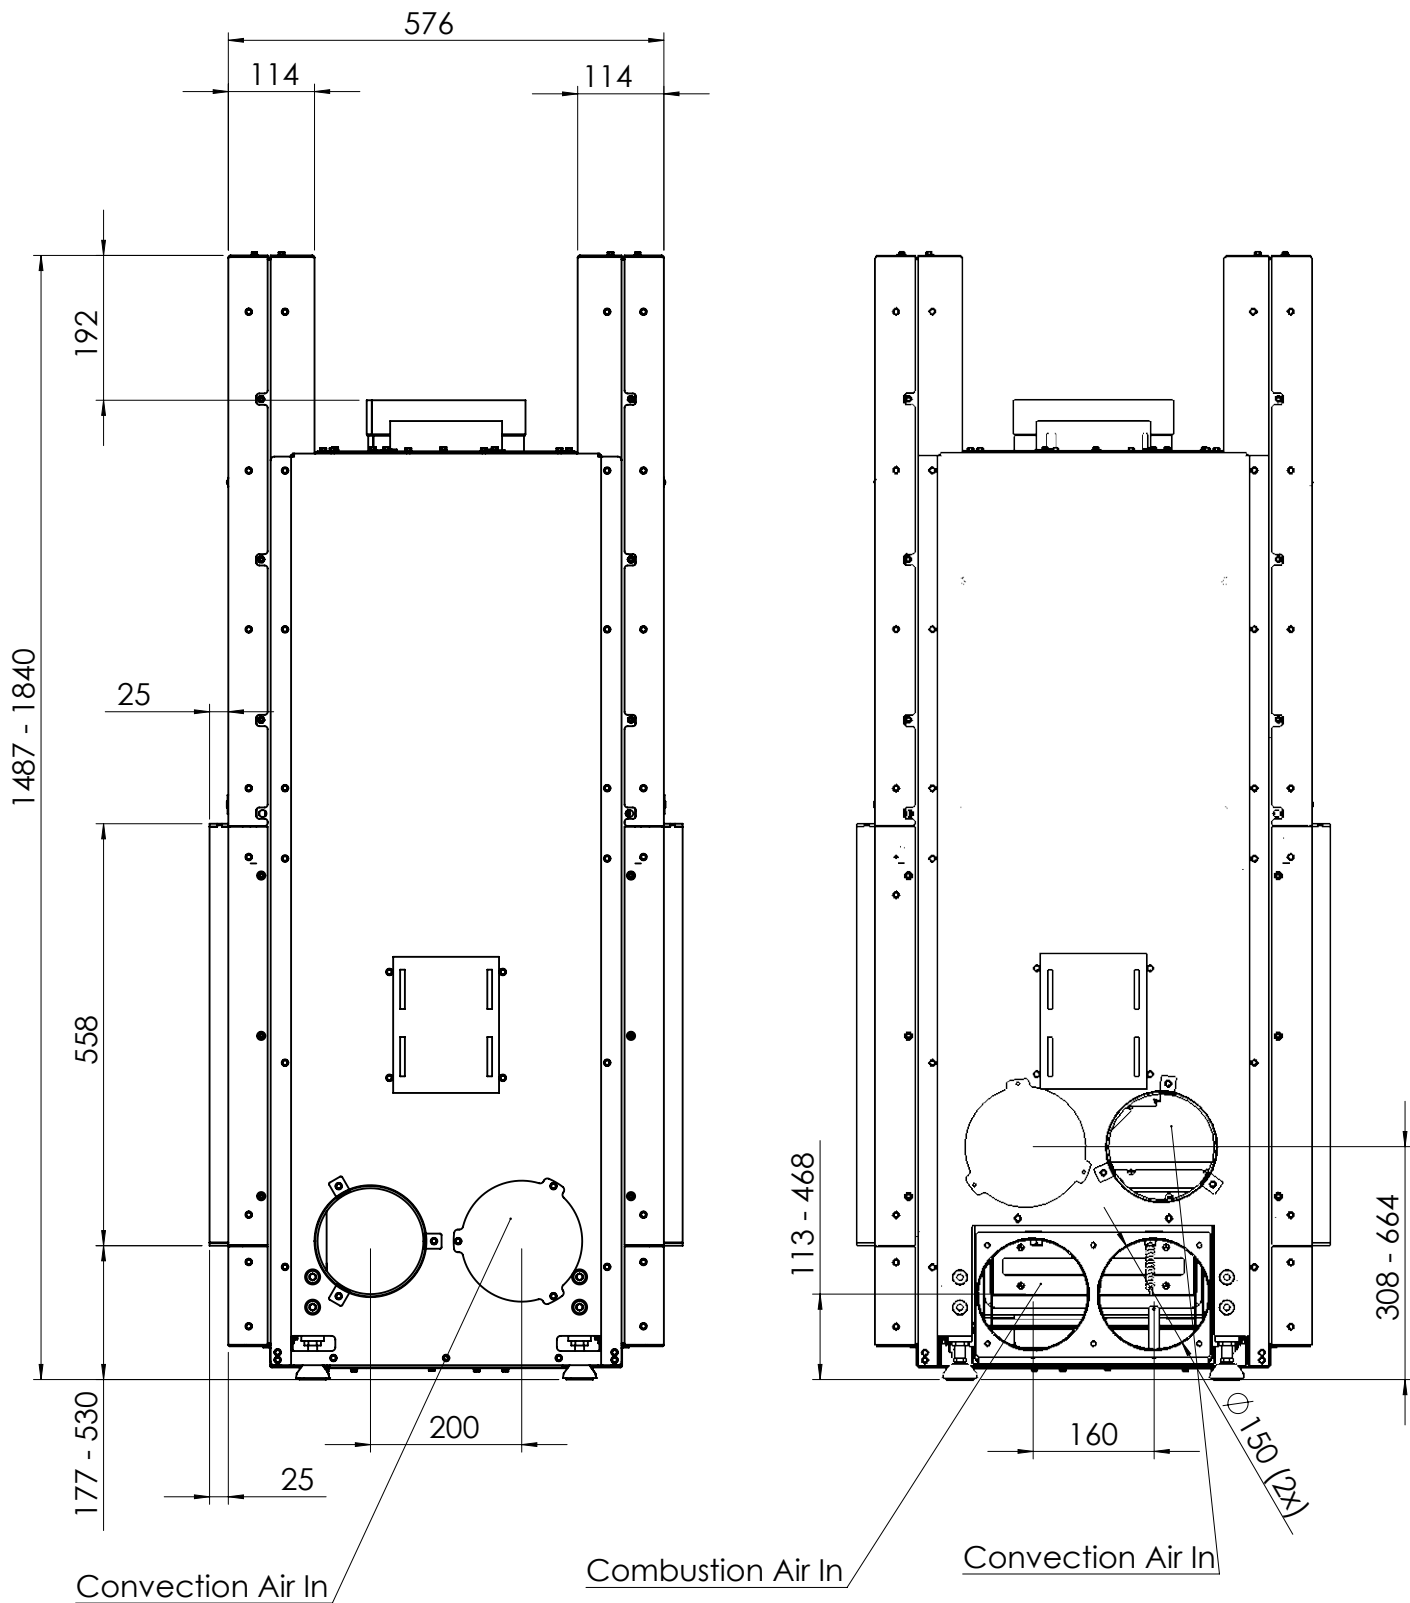

# KALFIRE

FIREPLACES

W80-52T

All dimensions in mm. Modifications under reserve.

1-9-2016 sheet 1 / 4

© All rights reserved. This drawing is sole property of Kal-fire. No part of this drawing may be reproduced, or published, in any form or in any way without prior written permission from Kal-fire.

# KALFIRE

FIREPLACES

W80-52T

All dimensions in mm. Modifications under reserve.

1-9-2016 sheet 4 / 4

© All rights reserved. This drawing is sole property of Kal-fire. No part of this drawing may be reproduced, or published, in any form or in any way without prior written permission from Kal-fire.