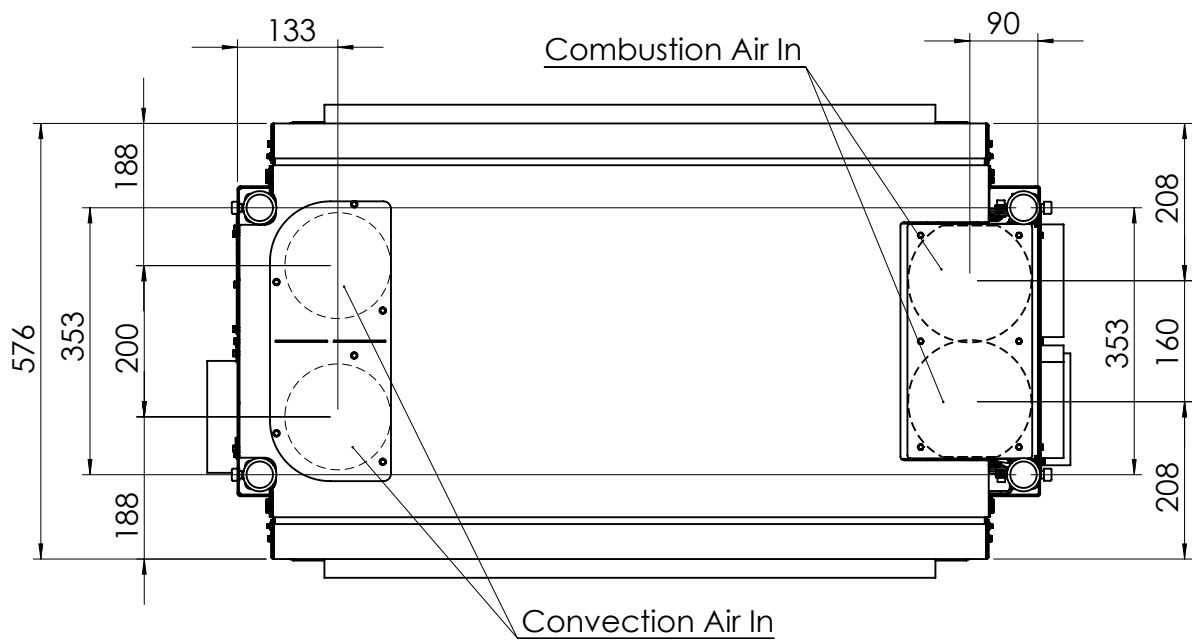

# KALFIRE

FIREPLACES

W80-52T

All dimensions in mm. Modifications under reserve.

1-9-2016 sheet 1 / 4

© All rights reserved. This drawing is sole property of Kal-fire. No part of this drawing may be reproduced, or published, in any form or in any way without prior written permission from Kal-fire.

# KALFIRE

FIREPLACES

W80-52T

All dimensions in mm. Modifications under reserve.

1-9-2016 sheet 4 / 4

© All rights reserved. This drawing is sole property of Kal-fire. No part of this drawing may be reproduced, or published, in any form or in any way without prior written permission from Kal-fire.