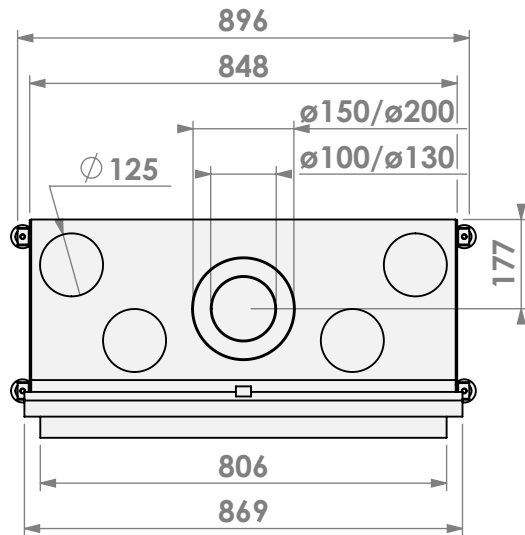

belfires

Barbas Bellfires B.V.
Hallenstraat 17
5531 AB Bladel
The Netherlands
www.barbasbellfires.com

Name: York Small-3 hidden door

Modifications reserved

Scale: 1:15
Unit: mm

Version: 0

* = optional extended adjustable legs max. + 350 mm

belfires

Barbas Belfires B.V.
Hallenstraat 17
5531 AB Bladel
The Netherlands
www.barbasbelfires.com

Name: York Small-3 floating frame convection casing

Modifications reserved

Scale: 1:15
Unit: mm

Version: 0

* = optional extended adjustable legs max. + 350 mm

belfires

Barbas Belfires B.V.
Hallenstraat 17
5531 AB Bladel
The Netherlands
www.barbasbelfires.com

Name: York Small-3 hidden door convection casing

Modifications reserved

Scale: 1:15
Unit: mm

Version: 0

belfires

Barbas Bellfires B.V.
 Hallenstraat 17
 5531 AB Bladel
 The Netherlands
 www.barbasbellfires.com

Name: York Small-3 hidden door+ 7cm

Modifications reserved

Scale: 1:15
 Unit: mm