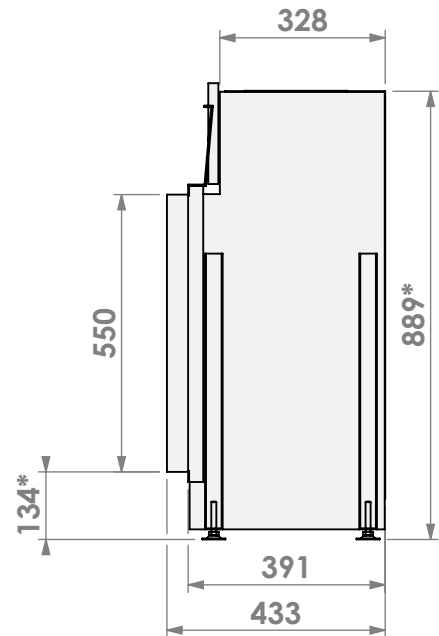

belfires

Barbas Belfires B.V.
Hallenstraat 17
5531 AB Bladel
The Netherlands
www.barbasbelfires.com

Name: York Small-3 floating frame convection casing

Modifications reserved

Scale: 1:15
Unit: mm

Version: 0

* = optional extended adjustable legs max. + 350 mm

belfires

Barbas Belfires B.V.
Hallenstraat 17
5531 AB Bladel
The Netherlands
www.barbasbelfires.com

Name: York Small-3 hidden door convection casing

Modifications reserved

Scale: 1:15
Unit: mm

Version: 0

belfires

Barbas Bellfires B.V.
 Hallenstraat 17
 5531 AB Bladel
 The Netherlands
 www.barbasbellfires.com

Name: York Small-3 hidden door+ 7cm

Modifications reserved

Scale: 1:15
 Unit: mm

Version: 0

belfires

Barbas Belfires B.V.
Hallenstraat 17
5531 AB Bladel
The Netherlands
www.barbasbelfires.com

Name: York Small-3 hidden door+ 10cm

Modifications reserved

Scale: 1:15
Unit: mm

Version: 0

* = optional extended adjustable legs max. + 350 mm