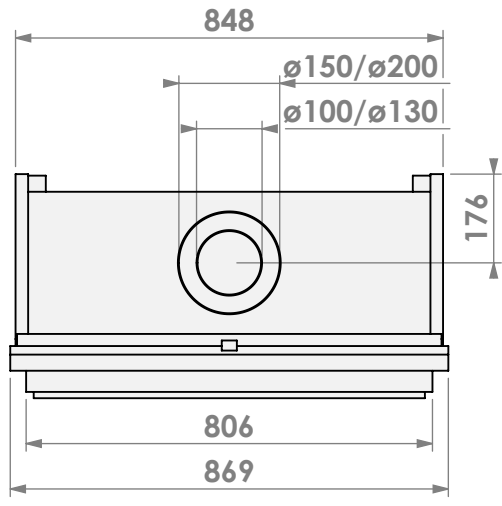

belfires

Barbas Bellfires B.V.
Hallenstraat 17
5531 AB Bladel
The Netherlands
www.barbasbellfires.com

Name: York Small-3 hidden door

Modifications reserved

Scale: 1:15
Unit: mm

Version: 0

* = optional extended adjustable legs max. + 350 mm

belfires

Barbas Belfires B.V.
Hallenstraat 17
5531 AB Bladel
The Netherlands
www.barbasbelfires.com

Name: York Small-3 floating frame convection casing

Modifications reserved

Scale: 1:15
Unit: mm

Version: 0

* = optional extended adjustable legs max. + 350 mm

belfires

Barbas Belfires B.V.
Hallenstraat 17
5531 AB Bladel
The Netherlands
www.barbasbelfires.com

Name: York Small-3 hidden door convection casing

Modifications reserved

Scale: 1:15
Unit: mm

Version: 0

belfires

Barbas Bellfires B.V.
 Hallenstraat 17
 5531 AB Bladel
 The Netherlands
 www.barbasbellfires.com

Name: York Small-3 hidden door+ 7cm

Modifications reserved

Scale: 1:15
 Unit: mm