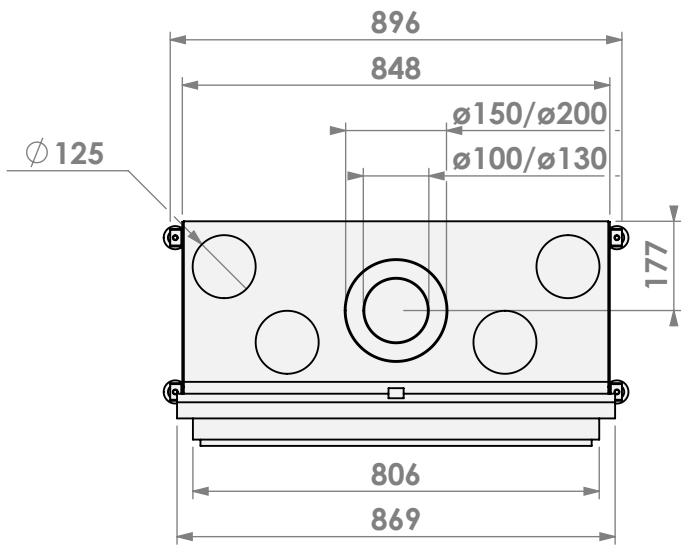

belfires

Barbas Bellfires B.V.
Hallenstraat 17
5531 AB Bladel
The Netherlands
www.barbasbellfires.com

Name: York Small-3 hidden door

Modifications reserved

Scale: 1:15
Unit: mm

Version: 0

* = optional extended adjustable legs max. + 350 mm

belfires

Barbas Belfires B.V.
Hallenstraat 17
5531 AB Bladel
The Netherlands
www.barbasbelfires.com

Name: York Small-3 floating frame convection casing

Modifications reserved

Scale: 1:15
Unit: mm

Version: 0

* = optional extended adjustable legs max. + 350 mm

belfires

Barbas Belfires B.V.
Hallenstraat 17
5531 AB Bladel
The Netherlands
www.barbasbelfires.com

Name: York Small-3 hidden door convection casing

Modifications reserved

Scale: 1:15
Unit: mm

Version: 0

belfires

Barbas Bellfires B.V.
 Hallenstraat 17
 5531 AB Bladel
 The Netherlands
 www.barbasbellfires.com

Name: York Small-3 hidden door+ 7cm

Modifications reserved

Scale: 1:15
 Unit: mm