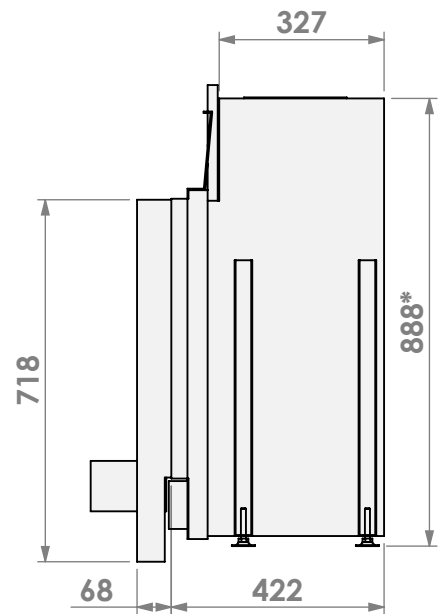

Scale: 1:15
Unit: mm

Version: 0

belfires

Barbas Belfires B.V.
 Hallenstraat 17
 5531 AB Bladel
 The Netherlands
 www.barbasbelfires.com

Name: Derby Small-3 hidden door + 10cm

Modifications reserved

Scale: 1:15
 Unit: mm

Version: 0

* = optional extended adjustable legs max. + 350 mm

belfires

Barbas Belfires B.V.
Hallenstraat 17
5531 AB Bladel
The Netherlands
www.barbasbelfires.com

Name: **Derby Small-3 hidden door+10cm stone bar**

Modifications reserved

Scale: **1:10**
Unit: **mm**

Version: **0**