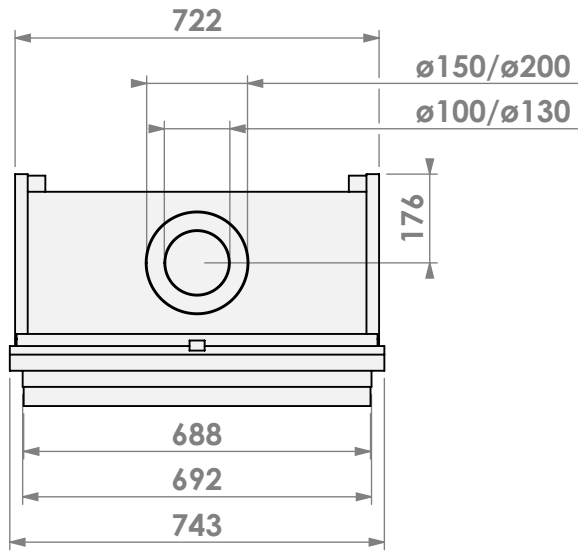

belfires

Barbas Belfires B.V.
Hallenstraat 17
5531 AB Bladel
The Netherlands
www.barbasbelfires.com

Name: Derby Small-3 floating frame convection casing

Modifications reserved

Scale: 1:15
Unit: mm

Version: 0

* = optional extended adjustable legs max. + 350 mm

belfires

Barbas Bellfires B.V.
Hallenstraat 17
5531 AB Bladel
The Netherlands
www.barbasbellfires.com

Name: Derby Small-3 hidden door+7cm

Modifications reserved

Scale: 1:15
Unit: mm

Version: 0

belfires

Barbas Belfires B.V.
 Hallenstraat 17
 5531 AB Bladel
 The Netherlands
 www.barbasbelfires.com

Name: Derby Small-3 hidden door + 10cm

Modifications reserved

Scale: 1:15
 Unit: mm

Modifications reserved

Scale: **1:10**
Unit: **mm**

Version: **0**