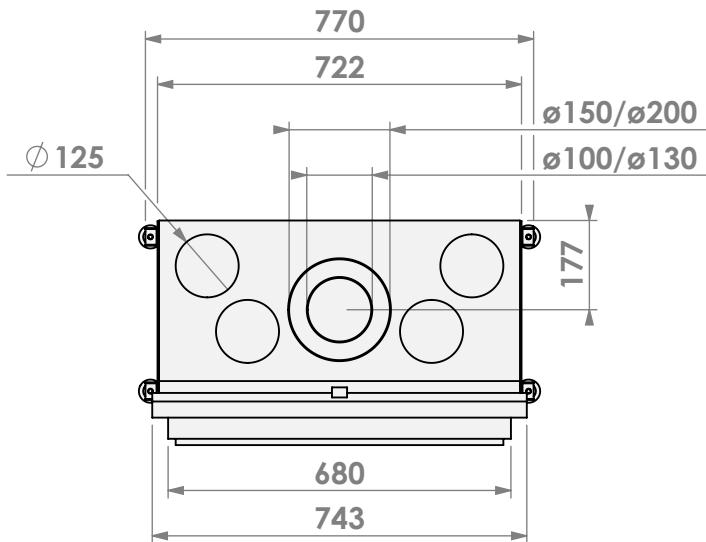

belfires

Barbas Bellfires B.V.
Hallenstraat 17
5531 AB Bladel
The Netherlands
www.barbasbellfires.com

Name: Derby Small-3 hidden door

Modifications reserved

Scale: 1:15
Unit: mm

Version: 0

* = optional extended adjustable legs max. + 350 mm

* = optional extended adjustable legs max. + 350 mm

belfires

Barbas Bellfires B.V.
Hallenstraat 17
5531 AB Bladel
The Netherlands
www.barbasbellfires.com

Name: Derby Small-3 hidden door+7cm

Modifications reserved

Scale: 1:15
Unit: mm

Version: 0

belfires

Barbas Belfires B.V.
 Hallenstraat 17
 5531 AB Bladel
 The Netherlands
 www.barbasbelfires.com

Name: Derby Small-3 hidden door + 10cm

Modifications reserved

Scale: 1:15
 Unit: mm

Modifications reserved

Scale: **1:10**
Unit: **mm**

Version: **0**