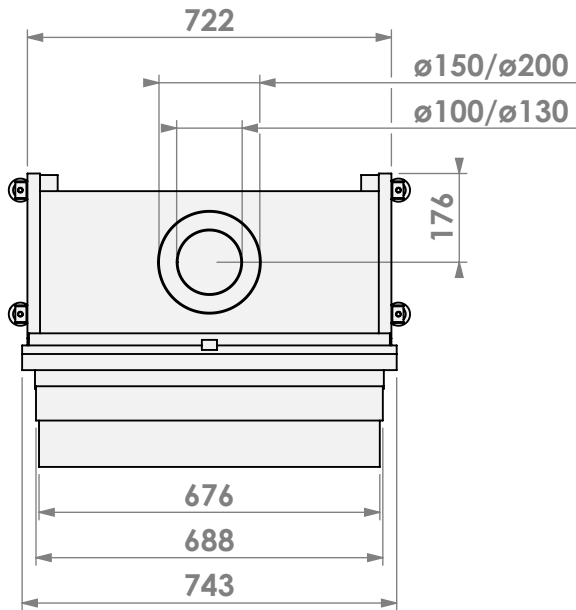

Scale: 1:15
Unit: mm

Version: 0

belfires

Barbas Belfires B.V.
 Hallenstraat 17
 5531 AB Bladel
 The Netherlands
 www.barbasbelfires.com

Name: Derby Small-3 hidden door + 10cm

Modifications reserved

Scale: 1:15
 Unit: mm

Version: 0

* = optional extended adjustable legs max. + 350 mm

belfires

Barbas Belfires B.V.
Hallenstraat 17
5531 AB Bladel
The Netherlands
www.barbasbelfires.com

Name: **Derby Small-3 hidden door+10cm stone bar**

Modifications reserved

Scale: **1:10**
Unit: **mm**

Version: **0**