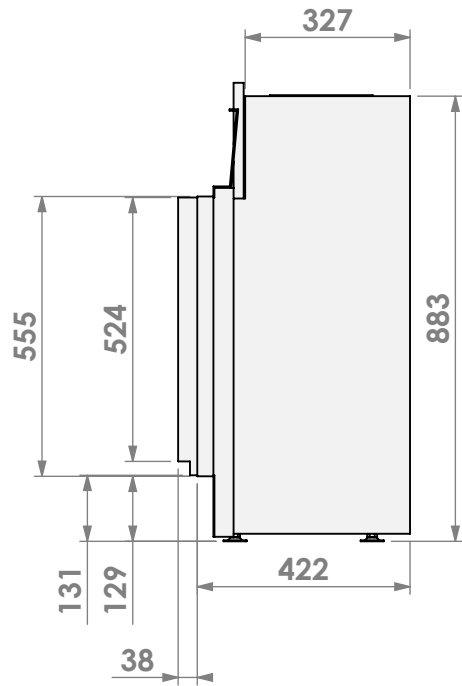

belfires

Barbas Bellfires B.V.
Hallenstraat 17
5531 AB Bladel
The Netherlands
www.barbasbellfires.com

Name: Derby Small-3 hidden door+7cm

Modifications reserved

Scale: 1:15
Unit: mm

Version: 0