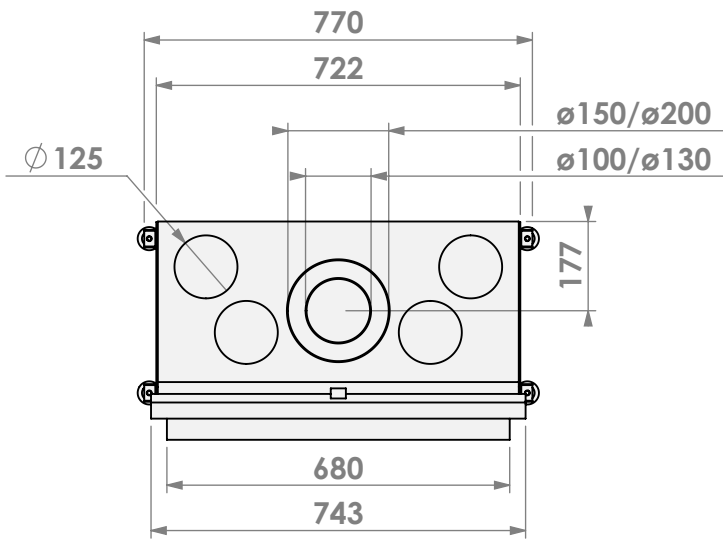

belfires

Barbas Belfires B.V.
Hallenstraat 17
5531 AB Bladel
The Netherlands
www.barbasbelfires.com

Name: Derby Small-3 floating frame convection casing

Modifications reserved

Scale: 1:15
Unit: mm

Version: 0

* = optional extended adjustable legs max. + 350 mm

belfires

Barbas Bellfires B.V.
Hallenstraat 17
5531 AB Bladel
The Netherlands
www.barbasbellfires.com

Name: Derby Small-3 hidden door+7cm

Modifications reserved

Scale: 1:15
Unit: mm

Version: 0

belfires

Barbas Belfires B.V.
 Hallenstraat 17
 5531 AB Bladel
 The Netherlands
 www.barbasbelfires.com

Name: Derby Small-3 hidden door + 10cm

Modifications reserved

Scale: 1:15
 Unit: mm

Modifications reserved

Scale: **1:10**
Unit: **mm**

Version: **0**