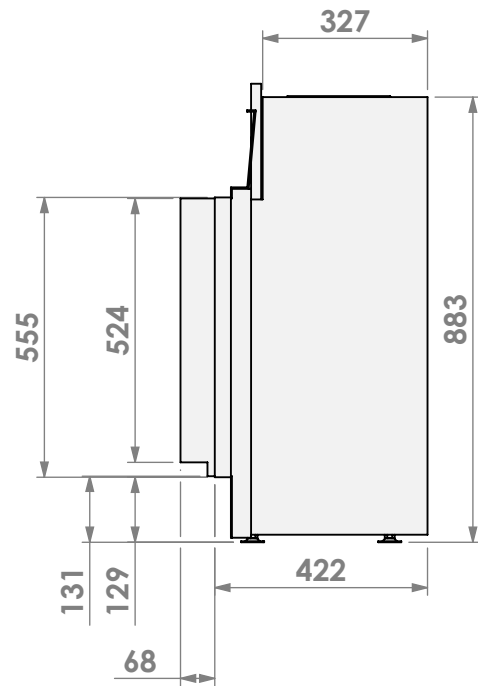

* = optional extended adjustable legs max. + 350 mm

belfires

Barbas Bellfires B.V.
Hallenstraat 17
5531 AB Bladel
The Netherlands
www.barbasbellfires.com

Name: Derby Small-3 hidden door+7cm

Modifications reserved

Scale: 1:15
Unit: mm

Version: 0

belfires

Barbas Belfires B.V.
 Hallenstraat 17
 5531 AB Bladel
 The Netherlands
 www.barbasbelfires.com

Name: Derby Small-3 hidden door + 10cm

Modifications reserved

Scale: 1:15
 Unit: mm

Modifications reserved

Scale: **1:10**
Unit: **mm**

Version: **0**