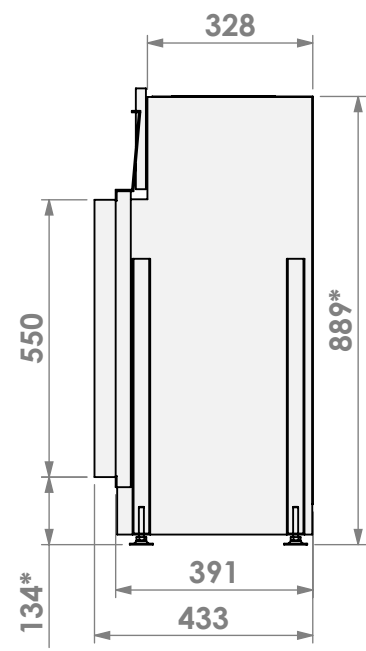

belfires

Barbas Belfires B.V.
Hallenstraat 17
5531 AB Bladel
The Netherlands
www.barbasbelfires.com

Name: Derby Small-3 floating frame convection casing

Modifications reserved

Scale: 1:15
Unit: mm

Version: 0

* = optional extended adjustable legs max. + 350 mm

belfires

Barbas Bellfires B.V.
Hallenstraat 17
5531 AB Bladel
The Netherlands
www.barbasbellfires.com

Name: Derby Small-3 hidden door+7cm

Modifications reserved

Scale: 1:15
Unit: mm

Version: 0

belfires

Barbas Belfires B.V.
 Hallenstraat 17
 5531 AB Bladel
 The Netherlands
 www.barbasbelfires.com

Name: Derby Small-3 hidden door + 10cm

Modifications reserved

Scale: 1:15
 Unit: mm

Modifications reserved

Scale: **1:10**
Unit: **mm**

Version: **0**