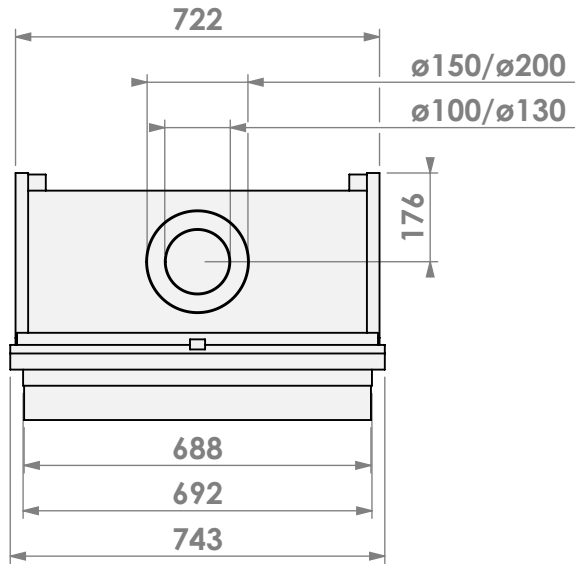

* = optional extended adjustable legs max. + 350 mm

belfires

Barbas Bellfires B.V.
Hallenstraat 17
5531 AB Bladel
The Netherlands
www.barbasbellfires.com

Name: Derby Small-3 hidden door+7cm

Modifications reserved

Scale: 1:15
Unit: mm

Version: 0

belfires

Barbas Belfires B.V.
 Hallenstraat 17
 5531 AB Bladel
 The Netherlands
 www.barbasbelfires.com

Name: Derby Small-3 hidden door + 10cm

Modifications reserved

Scale: 1:15
 Unit: mm

Version: 0

* = optional extended adjustable legs max. + 350 mm

belfires

Barbas Belfires B.V.
Hallenstraat 17
5531 AB Bladel
The Netherlands
www.barbasbelfires.com

Name: **Derby Small-3 hidden door+10cm stone bar**

Modifications reserved

Scale: **1:10**
Unit: **mm**

Version: **0**