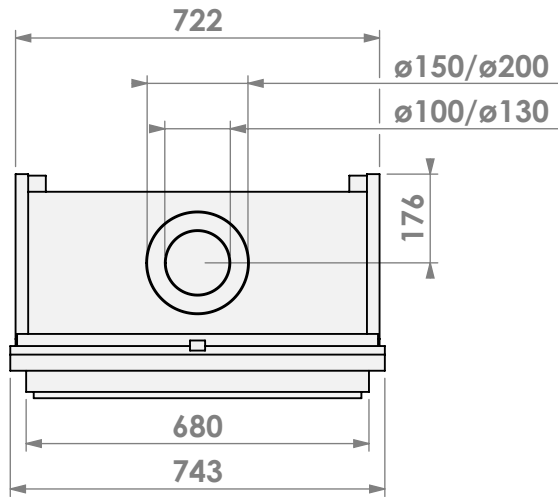

belfires

Barbas Bellfires B.V.
Hallenstraat 17
5531 AB Bladel
The Netherlands
www.barbasbellfires.com

Name: Derby Small-3 hidden door

Modifications reserved

Scale: 1:15
Unit: mm

Version: 0

* = optional extended adjustable legs max. + 350 mm

* = optional extended adjustable legs max. + 350 mm

belfires

Barbas Bellfires B.V.
Hallenstraat 17
5531 AB Bladel
The Netherlands
www.barbasbellfires.com

Name: Derby Small-3 hidden door+7cm

Modifications reserved

Scale: 1:15
Unit: mm

Version: 0

belfires

Barbas Belfires B.V.
 Hallenstraat 17
 5531 AB Bladel
 The Netherlands
 www.barbasbelfires.com

Name: Derby Small-3 hidden door + 10cm

Modifications reserved

Scale: 1:15
 Unit: mm

Modifications reserved

Scale: **1:10**
Unit: **mm**

Version: **0**