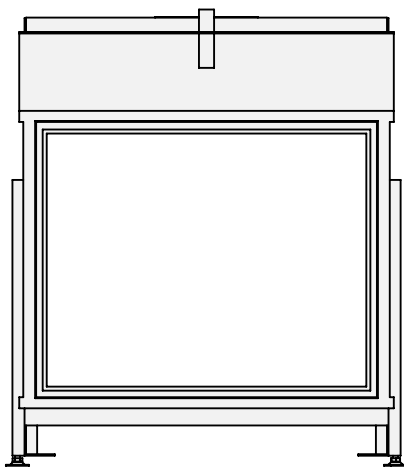

belfires

Barbas Bellfires B.V.
Hallenstraat 17
5531 AB Bladel
The Netherlands
www.barbasbellfires.com

Name: Derby Small-3 hidden door

Modifications reserved

Scale: 1:15
Unit: mm

Version: 0

* = optional extended adjustable legs max. + 350 mm

belfires

Barbas Belfires B.V.
Hallenstraat 17
5531 AB Bladel
The Netherlands
www.barbasbelfires.com

Name: Derby Small-3 floating frame convection casing

Modifications reserved

Scale: 1:15
Unit: mm

Version: 0

Modifications reserved

Scale: **1:10**
Unit: **mm**

Version: **0**