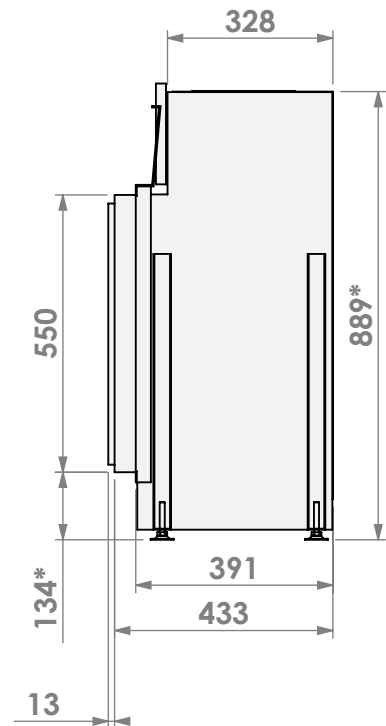

belfires

Barbas Bellfires B.V.
Hallenstraat 17
5531 AB Bladel
The Netherlands
www.barbasbellfires.com

Name: Derby Small-3 hidden door

Modifications reserved

Scale: 1:15
Unit: mm

Version: 0

* = optional extended adjustable legs max. + 350 mm

Scale: 1:15
Unit: mm

Version: 0

belfires

Barbas Belfires B.V.
 Hallenstraat 17
 5531 AB Bladel
 The Netherlands
 www.barbasbelfires.com

Name: Derby Small-3 hidden door + 10cm

Modifications reserved

Scale: 1:15
 Unit: mm

Version: 0

* = optional extended adjustable legs max. + 350 mm

belfires

Barbas Belfires B.V.
Hallenstraat 17
5531 AB Bladel
The Netherlands
www.barbasbelfires.com

Name: **Derby Small-3 hidden door+10cm stone bar**

Modifications reserved

Scale: **1:10**
Unit: **mm**

Version: **0**